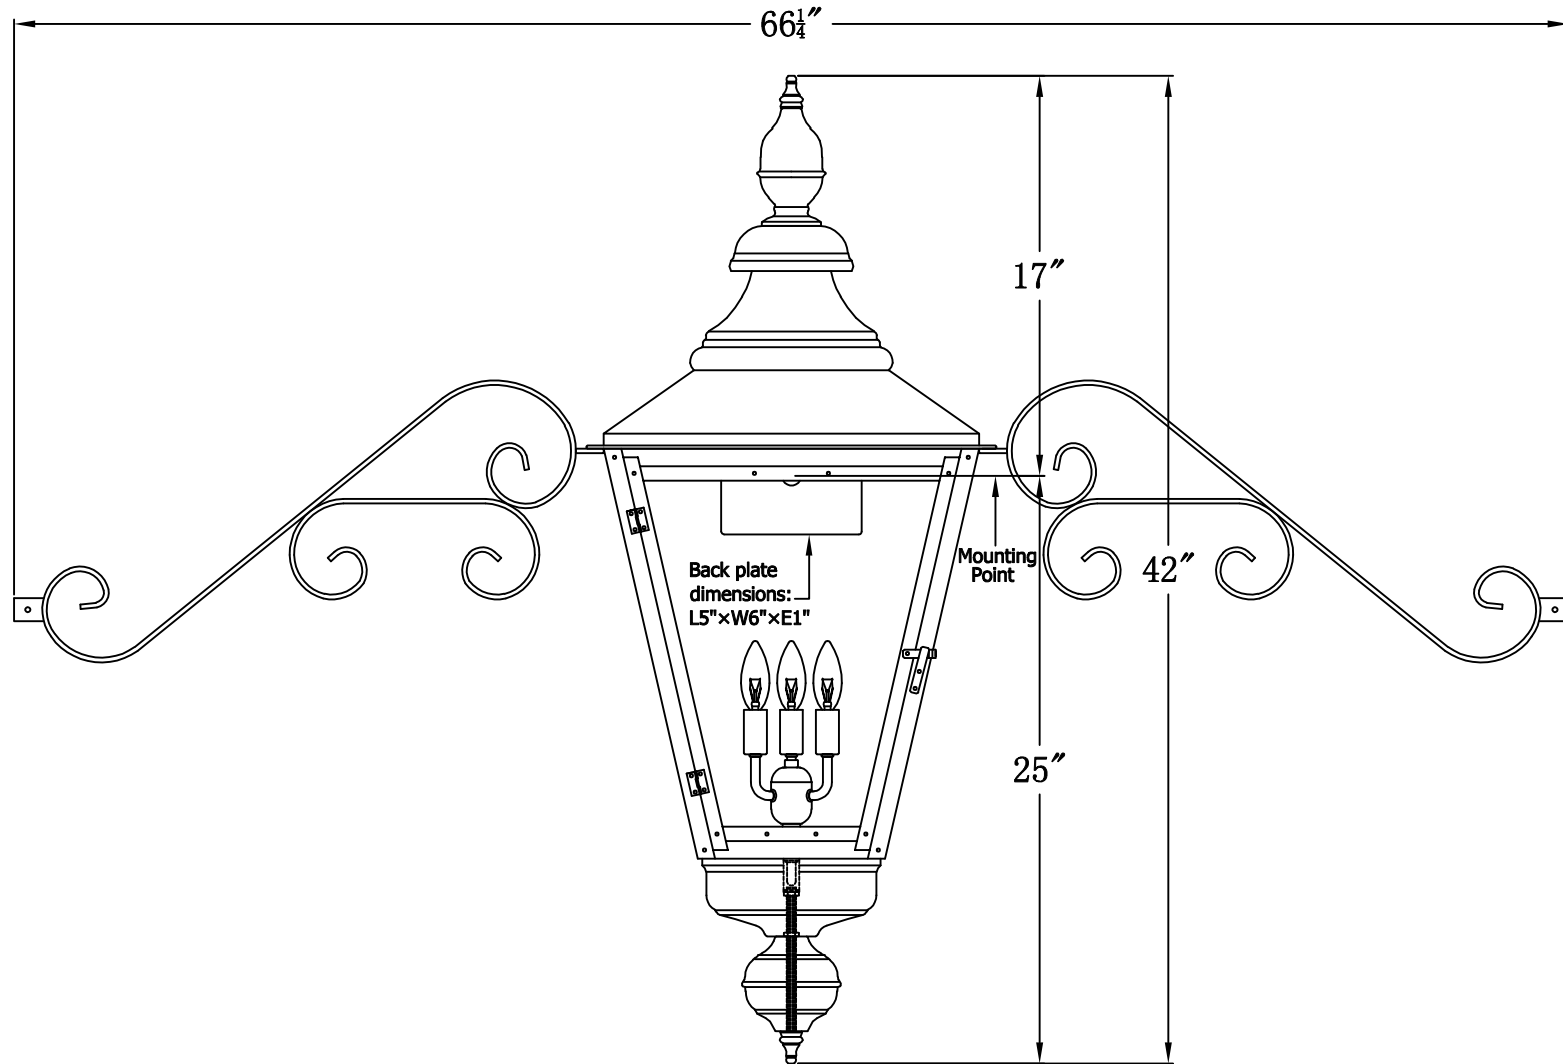

FRANKLIN STREET 44 Electric With Fancy Moustache (FS-44E FML)

The CopperSmith

Product Description	Drawing Description	9152 Hard Drive
Sockets:3-E12 Candelabra	REV:A/0	Foley Alabama 36536
Watts:3-60W	Date:10/07/2021	SKU Number:FS-44E
	Drawing by:Jason Huang	Product Name:Franklin Street 44 Electric