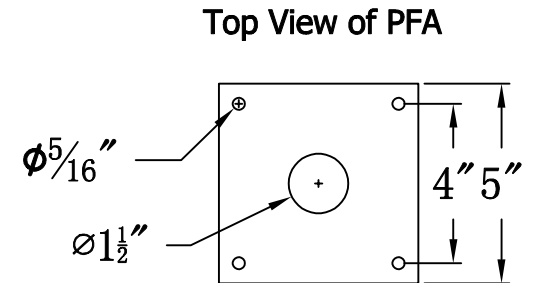

**GEORGETOWN 15 Electric With Post Fitter
And Pier Mount Adapter (GT-15E PF1/PFA)**

The CopperSmith

Product Description	Drawing Description	9152 Hard Drive Foley Alabama 36536
Sockets:1-E12 Candelabra	REV:A/0	
Watts:1-60W	Date:12/31/2021	SKU Number:GT-15E
	Drawing by:Jason Huang	Product Name:Georgetown 15 Electric