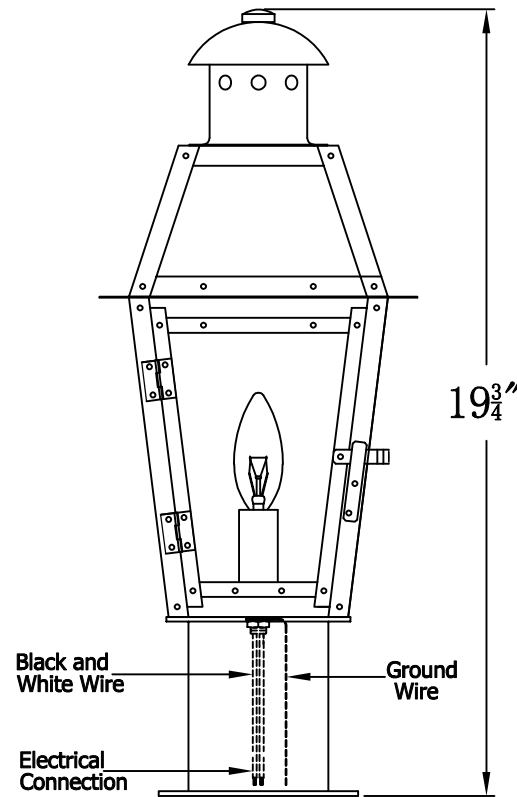

**GEORGETOWN 15 Electric With Post Fitter
And Pier Mount Adapter (GT-15E PF1/PFA)**

The CopperSmith

Product Description	Drawing Description	9152 Hard Drive Foley Alabama 36536
Sockets:1-E12 Candelabra	REV:A/0	
Watts:1-60W	Date:12/31/2021	SKU Number:GT-15E
	Drawing by:Jason Huang	Product Name:Georgetown 15 Electric