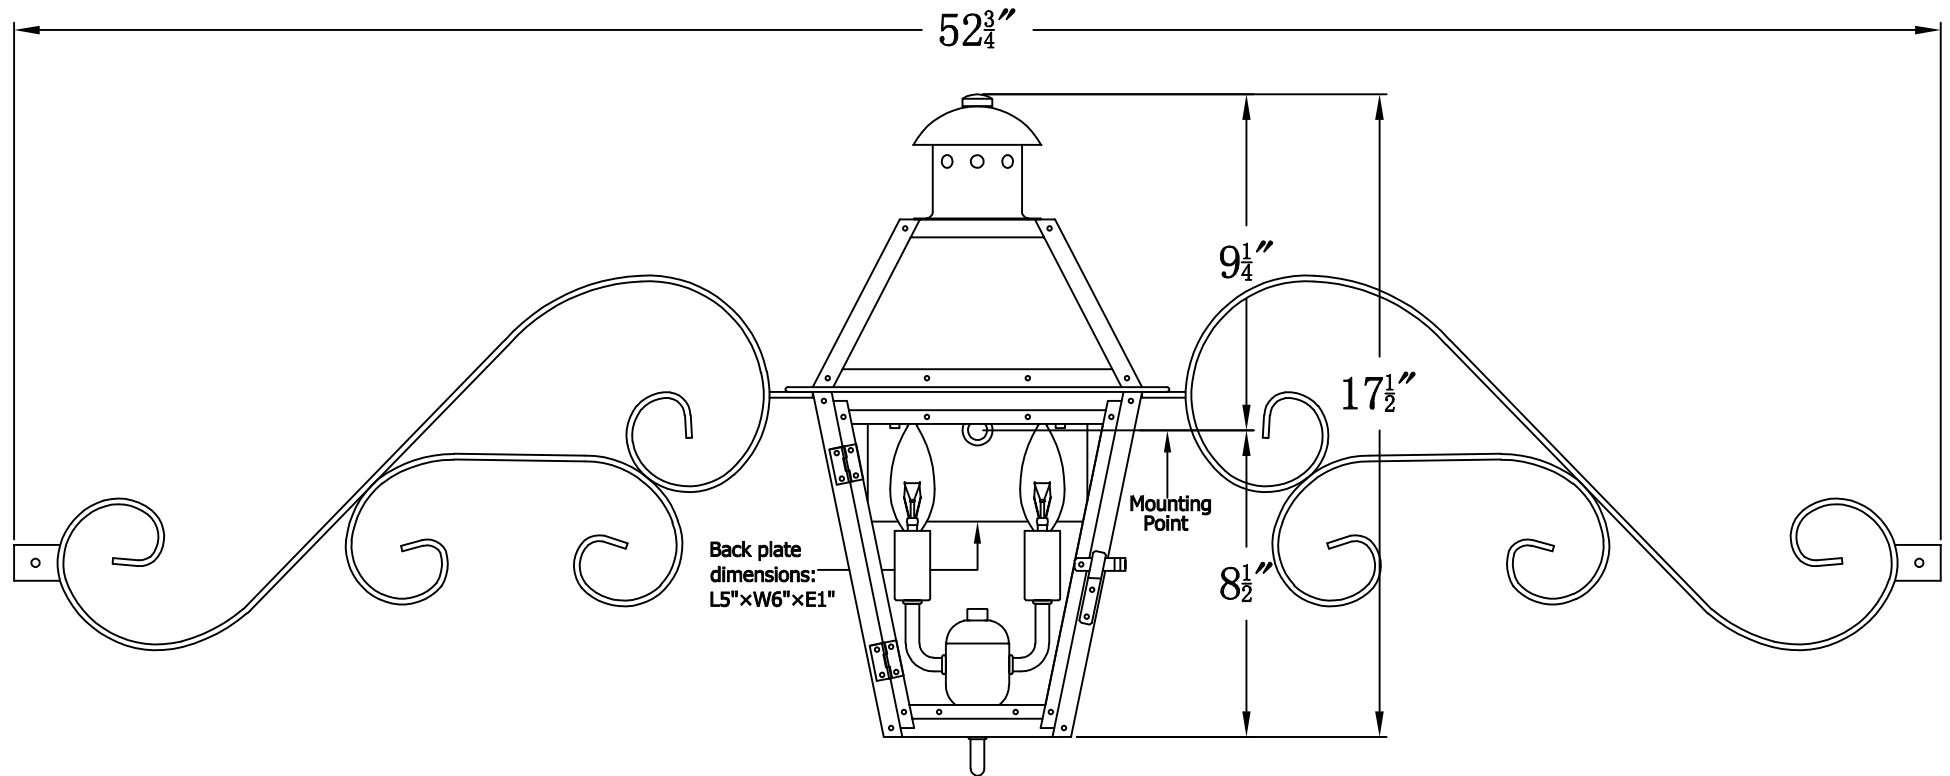

GEORGETOWN 18 Electric With Fancy Moustache  
(GT-18E FMS)

The CopperSmith

Product Description	Drawing Description	9152 Hard Drive
Sockets:2-E12 Candelabra	REV:A/0	Foley Alabama 36536
Watts:2-60W	Date:01/06/2022	SKU Number:GT-18E
	Drawing by:Jason Huang	Product Name:Georgetown 18 Electric