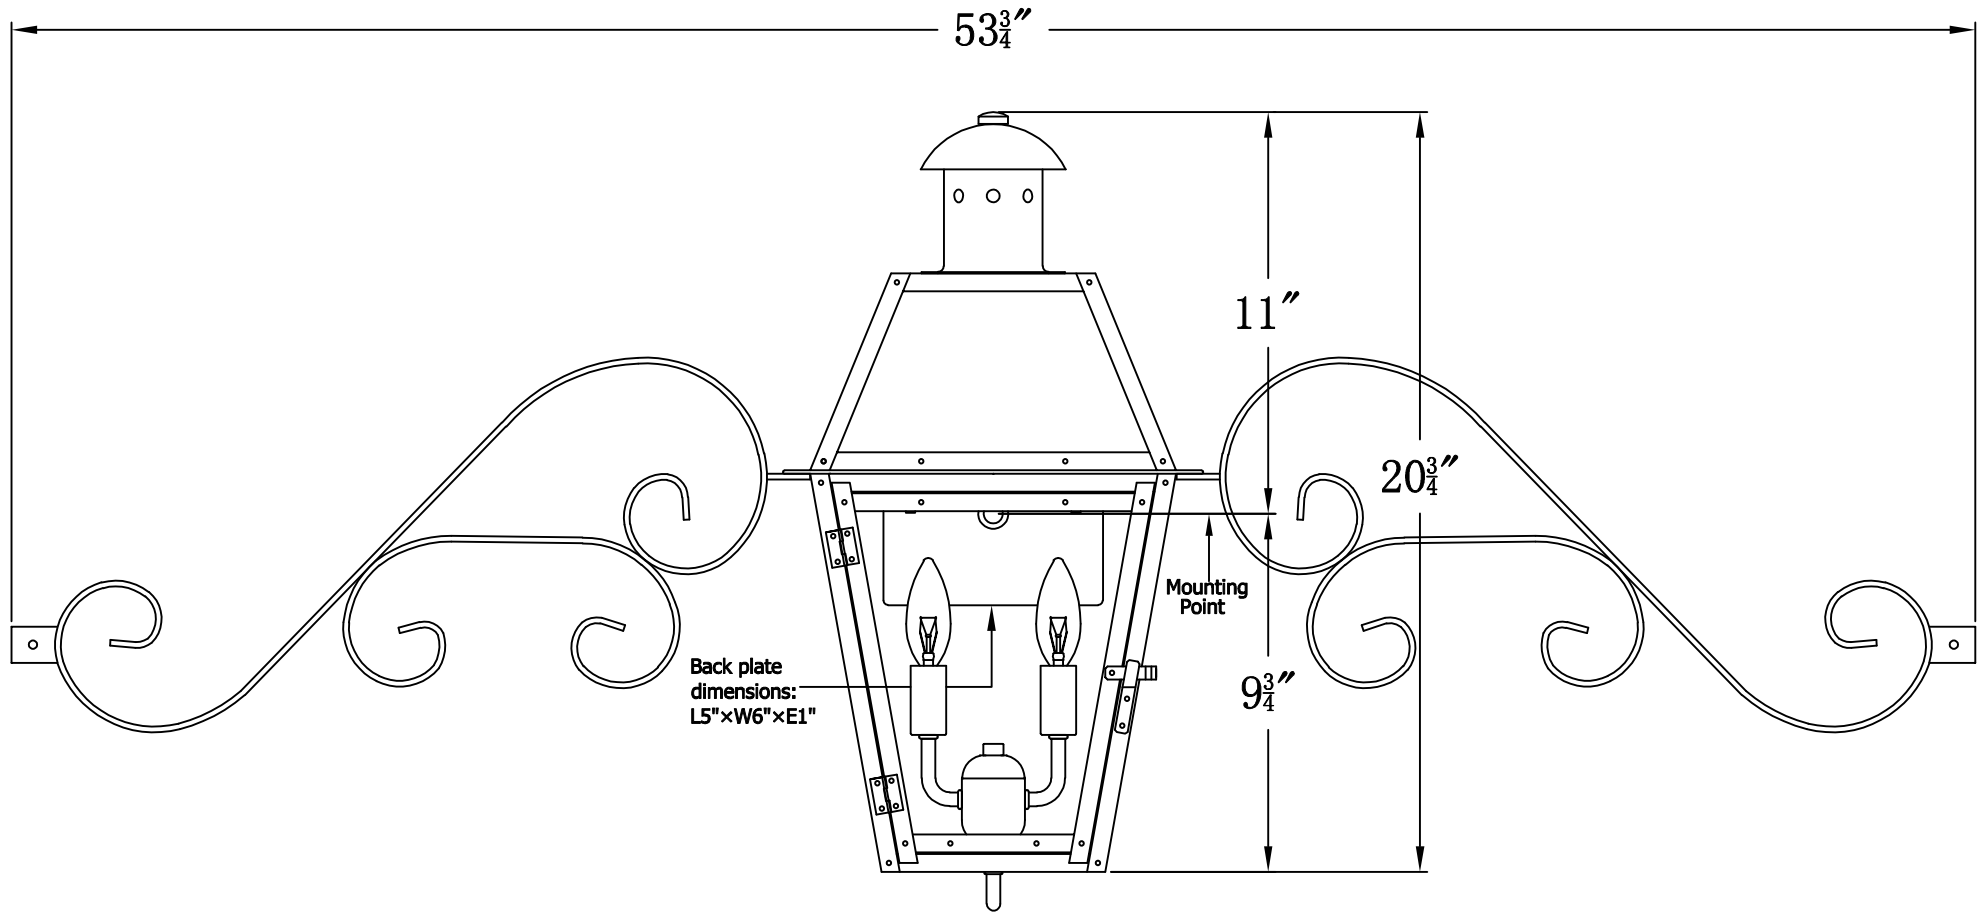

GEORGETOWN 20 Electric With Fancy Moustache  
(GT-20E FMS)

The CopperSmith

Product Description	Drawing Description	9152 Hard Drive
Sockets:2-E12 Candelabra	REV:A/0	Foley Alabama 36536
Watts:2-60W	Date:01/08/2022	SKU Number:GT-20E
	Drawing by:Jason Huang	Product Name:Georgetown 20 Electric