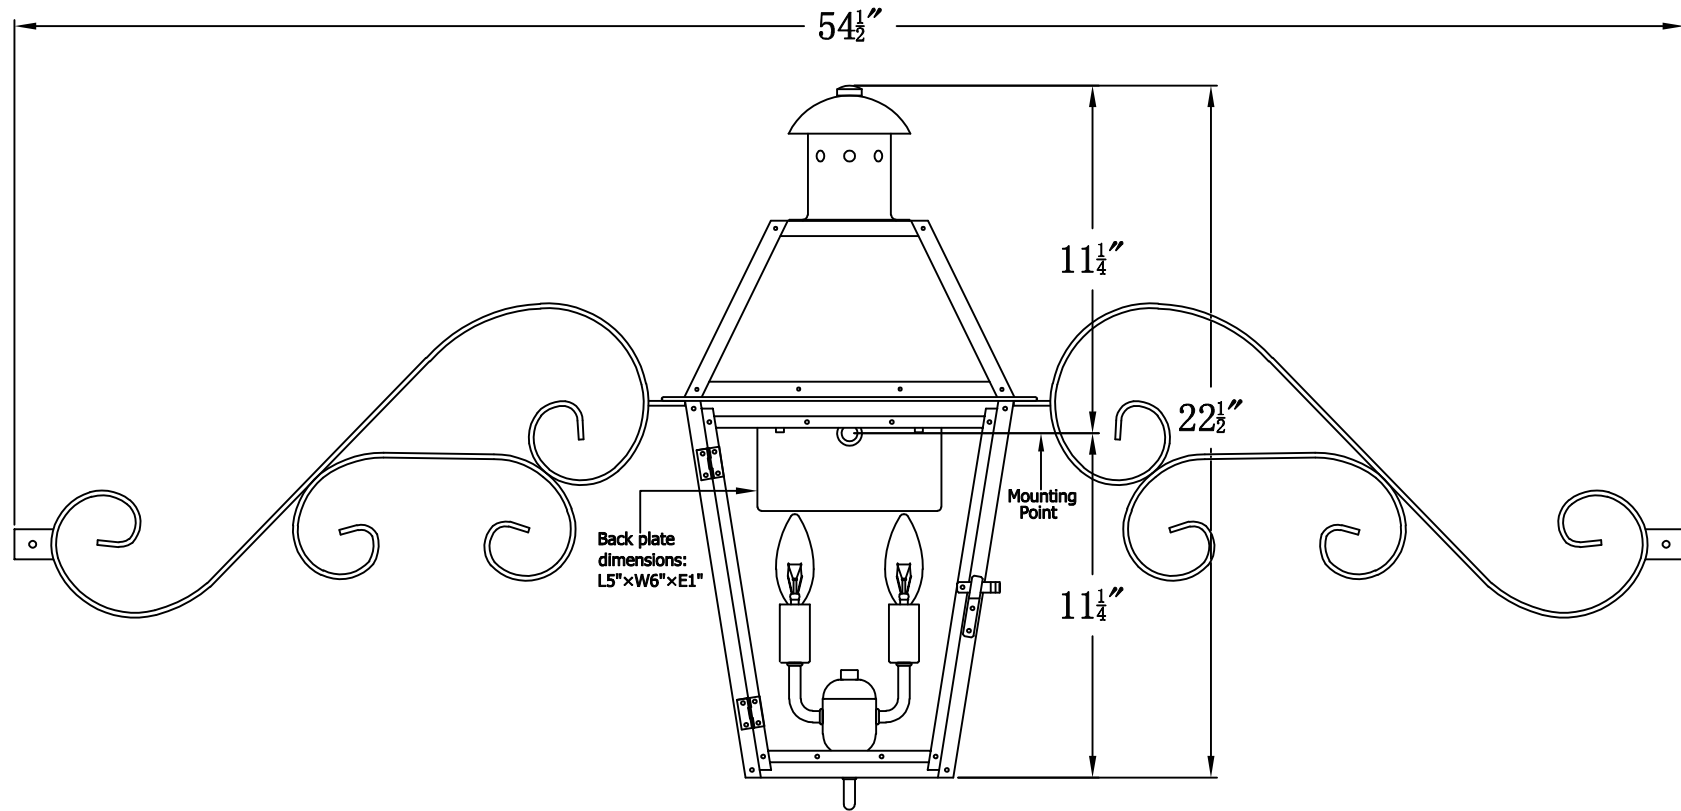

GEORGETOWN 22 Electric With Fancy Moustache
(GT-22E FMS)

The CopperSmith

Product Description	Drawing Description	9152 Hard Drive
Sockets:2-E12 Candelabra	REV:A/0	Foley Alabama 36536
Watts:2-60W	Date:01/24/2022	SKU Number:GT-22E
	Drawing by:Jason Huang	Product Name:Georgetown 22 Electric