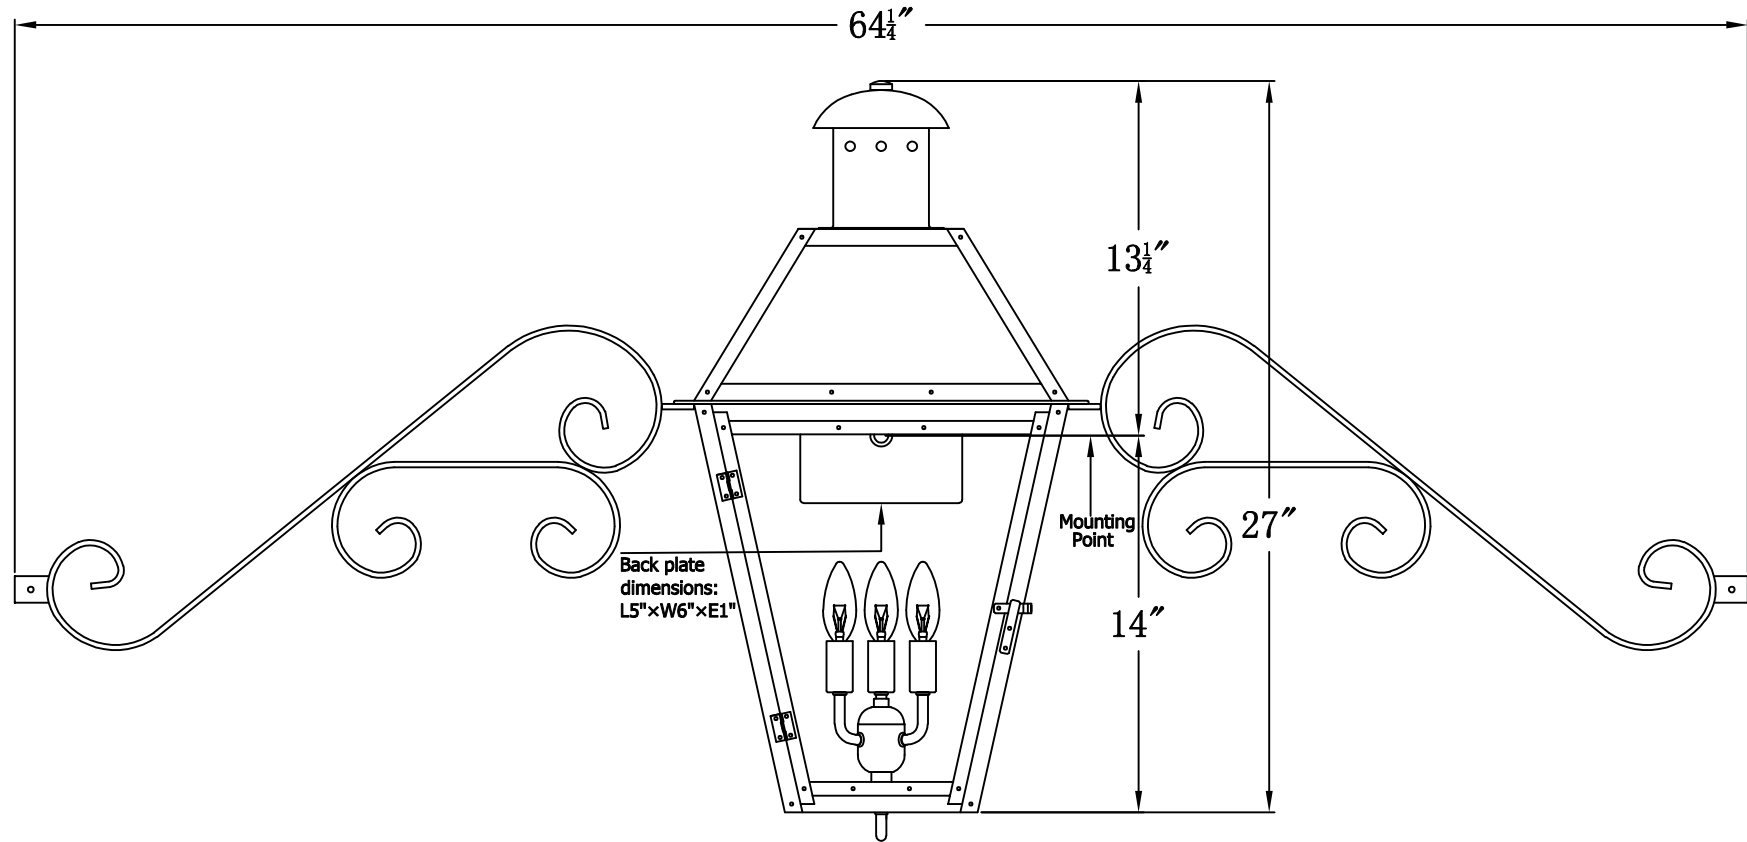

GEORGETOWN 27 Electric With Fancy Moustache
(GT-27E FML)

The CopperSmith

Product Description	Drawing Description	9152 Hard Drive
Sockets:3-E12 Candelabra	REV:A/0	Foley Alabama 36536
Watts:3-60W	Date:02/14/2022	SKU Number:GT-27E
	Drawing by:Jason Huang	Product Name:Georgetown 27 Electric