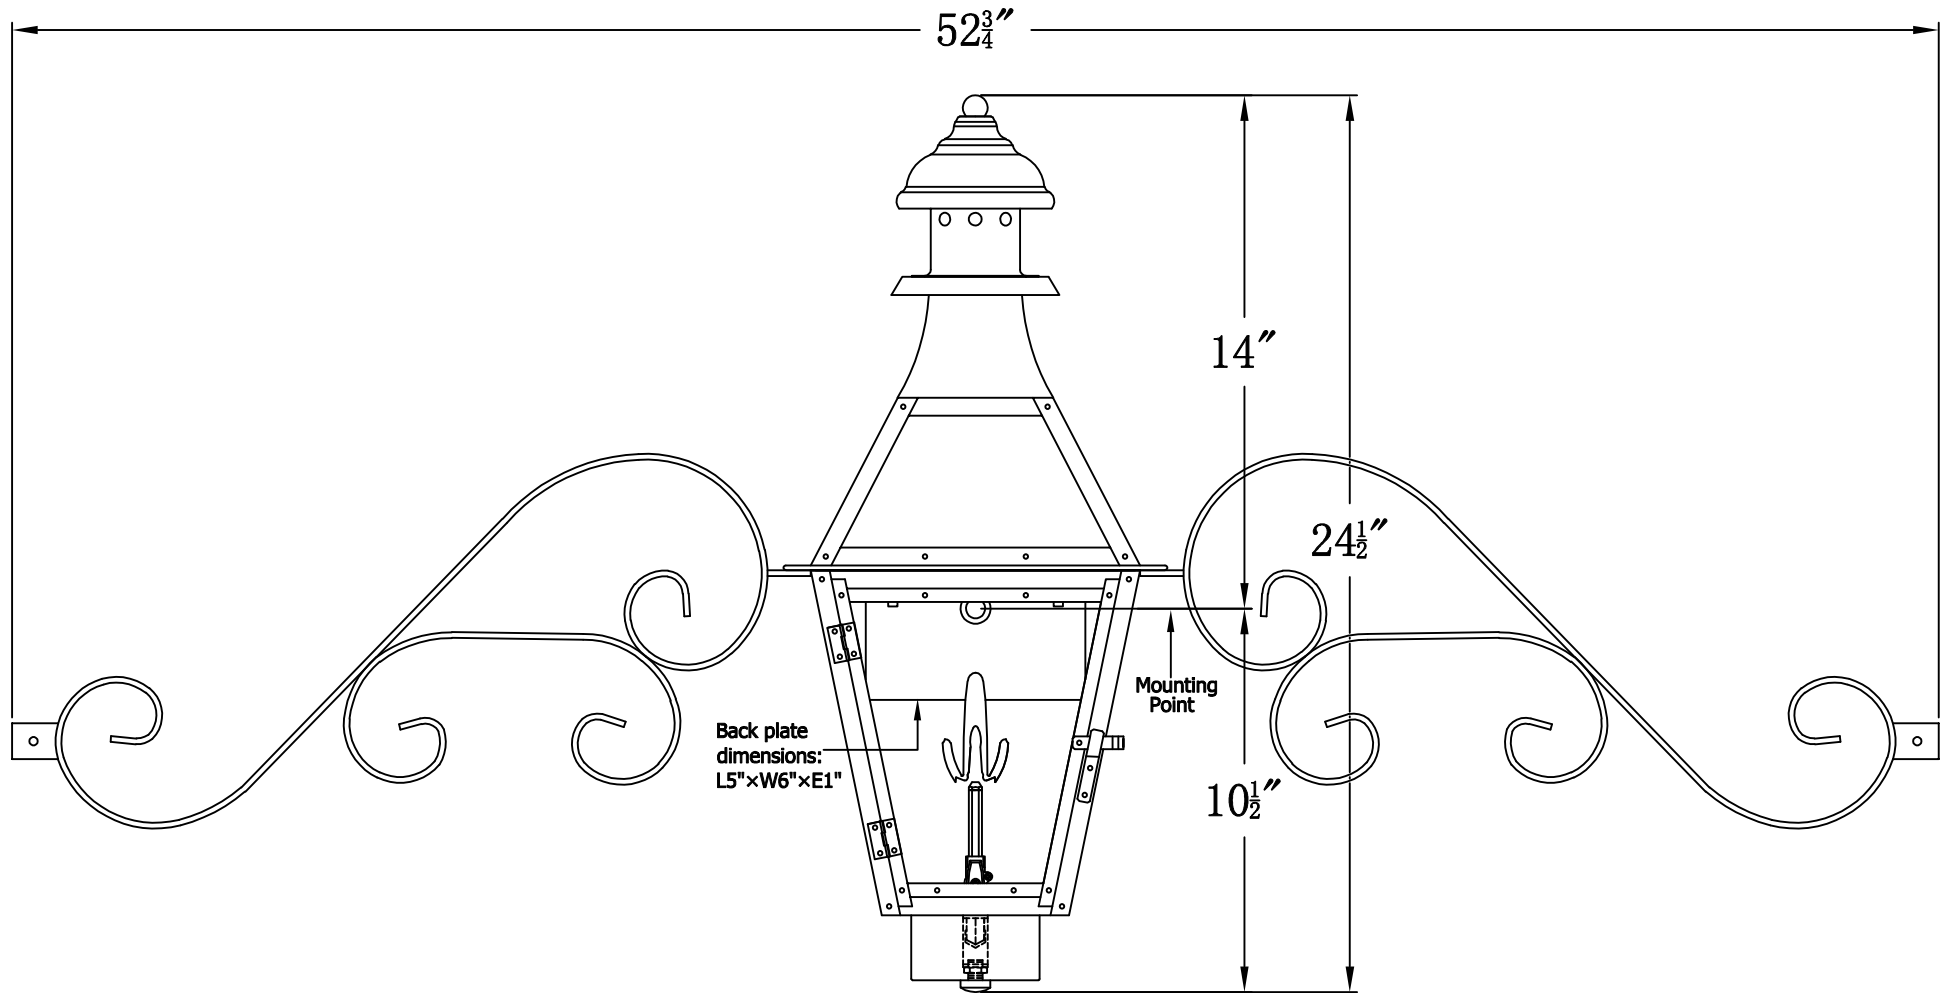

CREOLE 22 Gas With Fancy Moustache
(CR-22G FMS)

The CopperSmith

Product Description	Drawing Description	9152 Hard Drive
Burner:Single	REV:A/0	Foley Alabama 36536
Gas Valve Name:VNG(P)50	Date:11/19/2021	SKU Number:CR-22G
	Drawing by:Jason Huang	Product Name:Creole 22 Gas