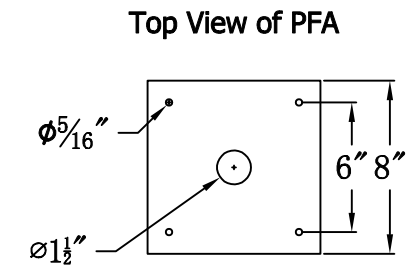

# GEORGETOWN 36 Electric With Post Fitter And Pier Mount Adapter (GT-36E PFP/PFA-GT36)