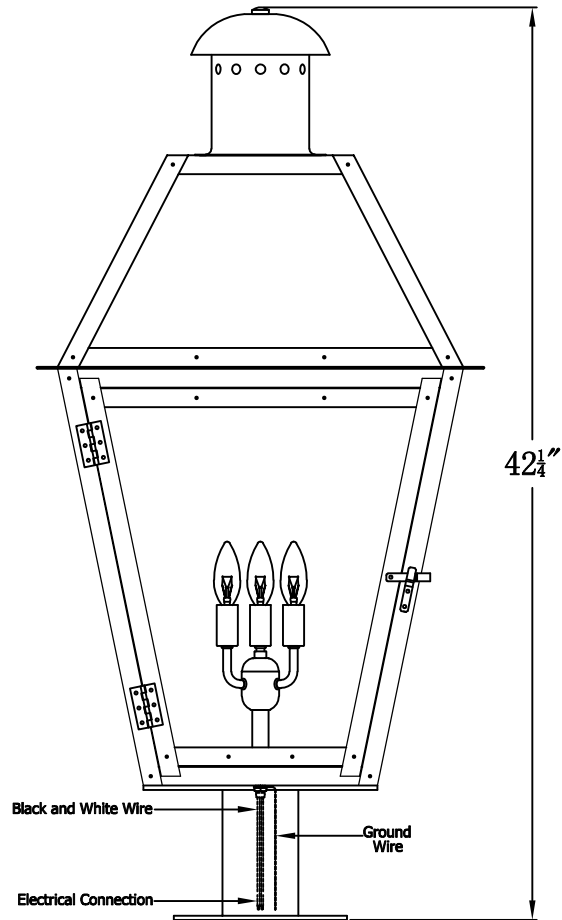

# GEORGETOWN 36 Electric With Post Fitter And Pier Mount Adapter (GT-36E PFP/PFA-GT36)

## The CopperSmith

		<u>9152 Hard Drive</u>
Product Description	Drawing Description	<u>Foley Alabama 36536</u>
Sockets:3-E12 Candelabra	REV:A/0	
Watts:3-60W	Date:02/17/2022	SKU Number:GT-36E
	Drawing by:Jason Huang	Product Name:Georgetown 36 Electric