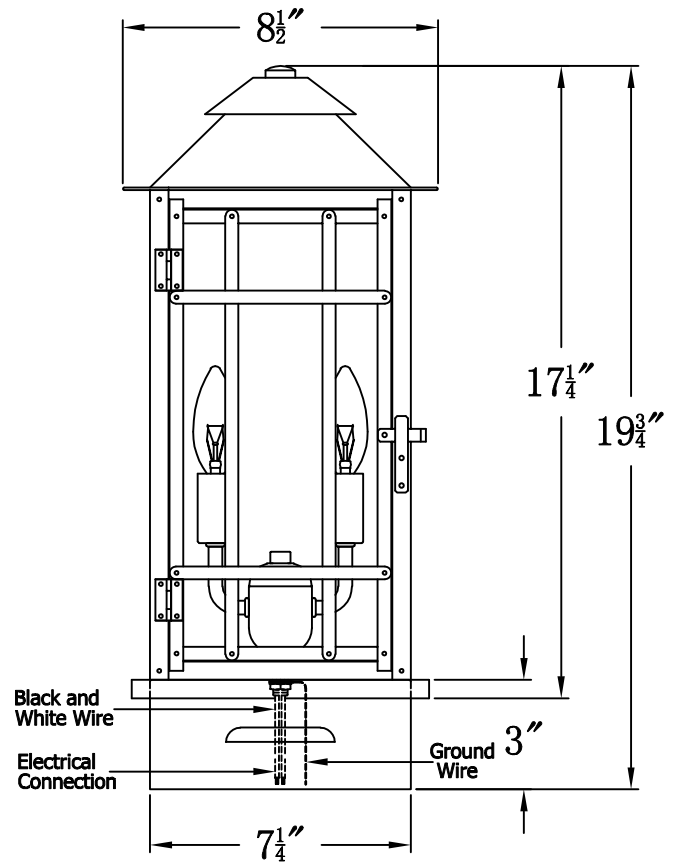

BADLANDS 18 Electric With Copper Pier Mount (BL-18E CPM3)

The CopperSmith		
Product Description	Drawing Description	9152 Hard Drive
Sockets:2-E12 Candelabra	REV:A/0	Foley Alabama 36536
Watts:2-60W	Date:02/18/2022	SKU Number:BL-18E
	Drawing by:Jason Huang	Product Name:Badlands 18 Electric