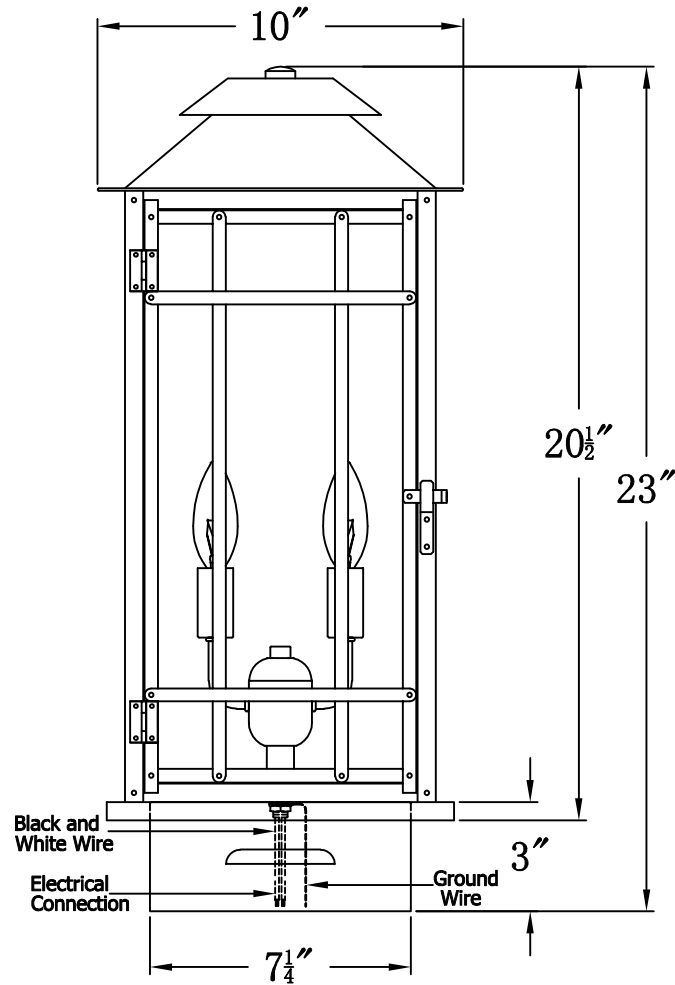

**BADLANDS 22 Electric With Copper Pier Mount  
(BL-22E CPM3)**

**The CopperSmith**

Product Description	Drawing Description	9152 Hard Drive
Sockets:2-E12 Candelabra	REV:A/0	Foley Alabama 36536
Watts:2-60W	Date:02/19/2022	SKU Number:BL-22E
	Drawing by:Jason Huang	Product Name:Badlands 22 Electric