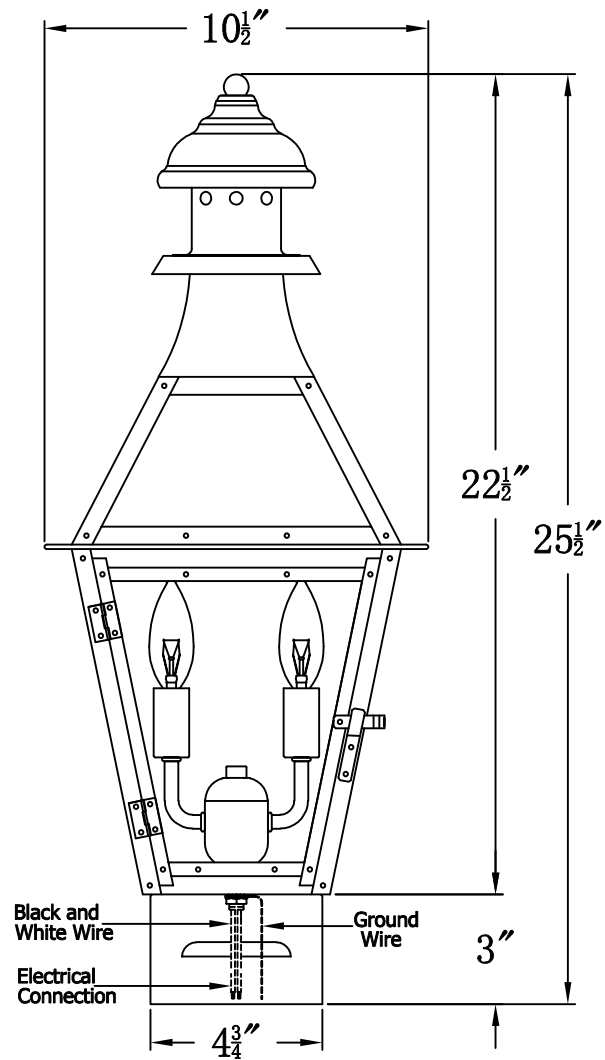

CREOLE 22 Electric With Copper Pier Mount
(CR-22E CPM1)

The CopperSmith

Product Description	Drawing Description	9152 Hard Drive
Sockets:2-E12 Candelabra	REV:A/0	Foley Alabama 36536
Watts:2-60W	Date:11/19/2021	SKU Number:CR-22E
	Drawing by:Jason Huang	Product Name:Creole 22 Electric