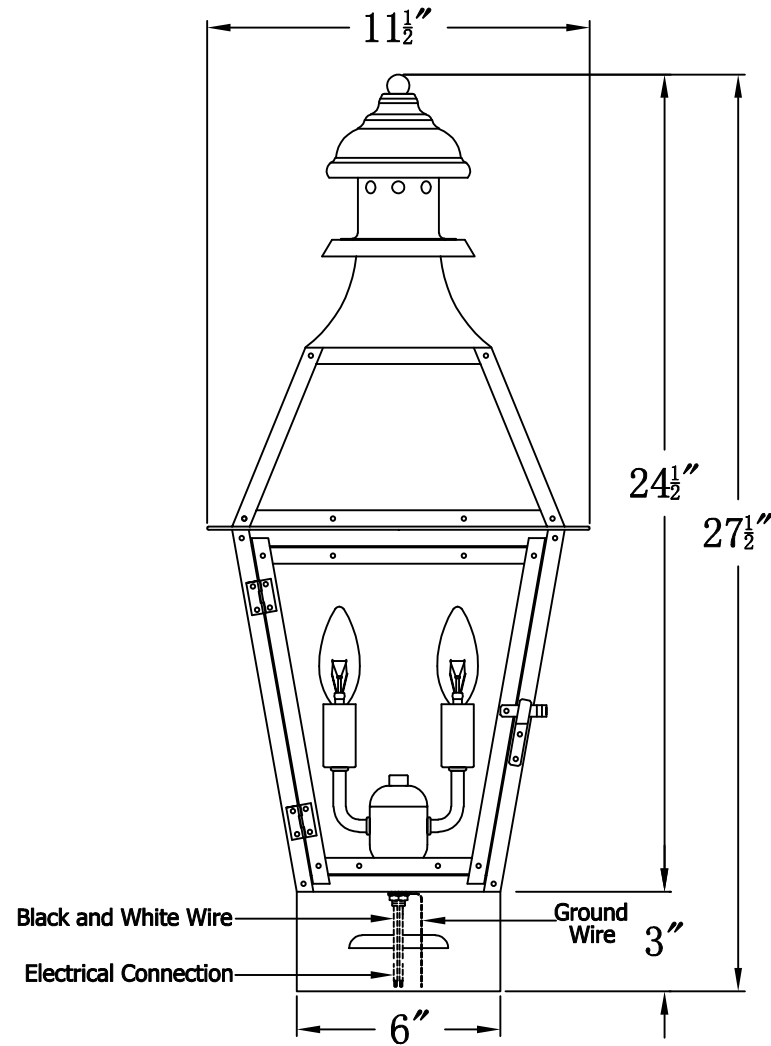

CREOLE 24 Electric With Copper Pier Mount
(CR-24E CPM2)

The CopperSmith

Product Description	Drawing Description	9152 Hard Drive
Sockets:2-E12 Candelabra	REV:A/0	Foley Alabama 36536
Watts:2-60W	Date:11/23/2021	SKU Number:CR-24E
	Drawing by:Jason Huang	Product Name:Creole 24 Electric