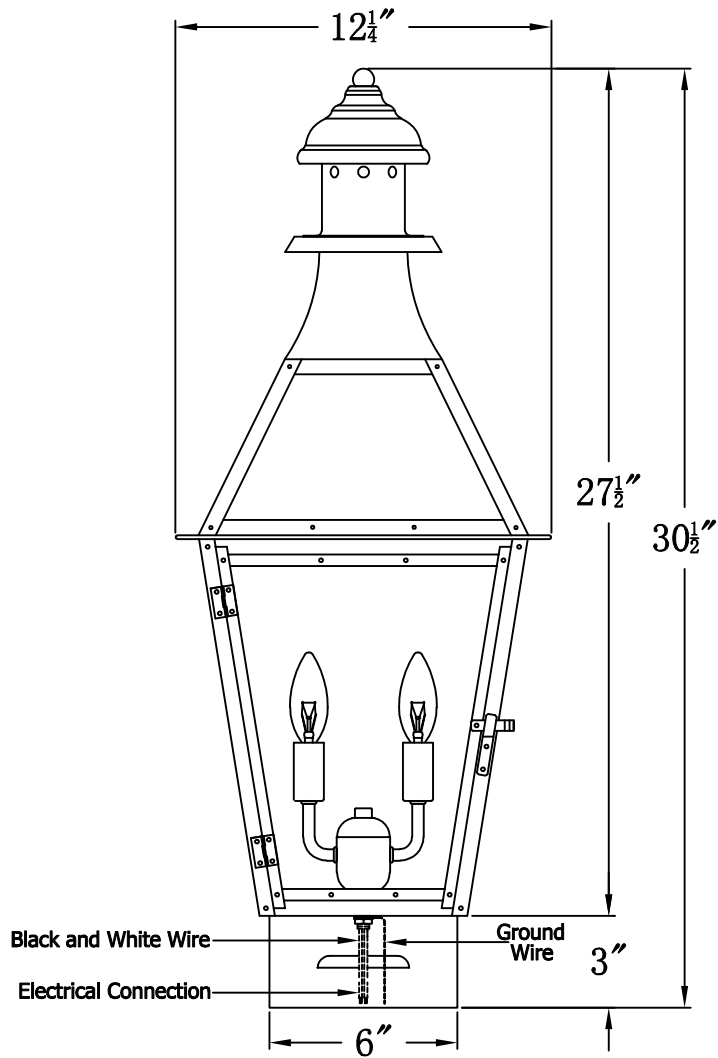

**CREOLE 27 Electric With Copper Pier Mount  
(CR-27E CPM2)**

**The CopperSmith**

|                          |                        |                                 |
|--------------------------|------------------------|---------------------------------|
| Product Description      | Drawing Description    | 9152 Hard Drive                 |
| Sockets:2-E12 Candelabra | REV:A/0                | Foley Alabama 36536             |
| Watts:2-60W              | Date:12/01/2021        | SKU Number:CR-27E               |
|                          | Drawing by:Jason Huang | Product Name:Creole 27 Electric |