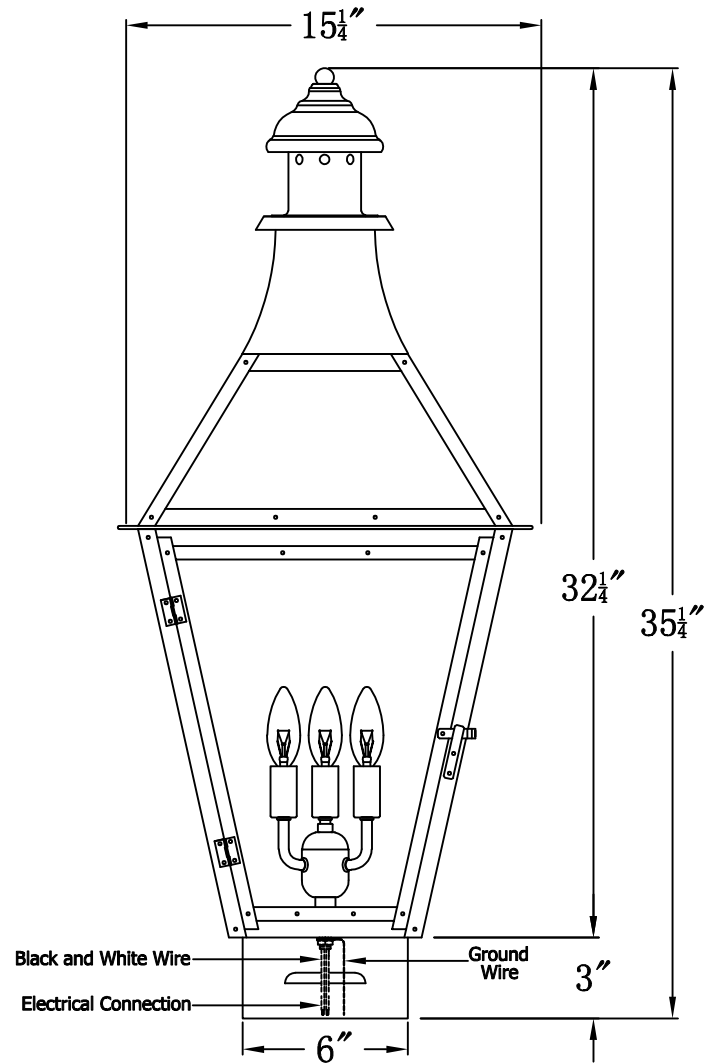

**CREOLE 33 Electric With Copper Pier Mount
(CR-33E CPM2)**

The CopperSmith

Product Description	Drawing Description	<u>9152 Hard Drive</u>
Sockets:3-E12 Candelabra	REV:A/0	Foley Alabama 36536
Watts:3-60W	Date:12/23/2021	SKU Number:CR-33E
	Drawing by:Jason Huang	Product Name:Creole 33 Electric