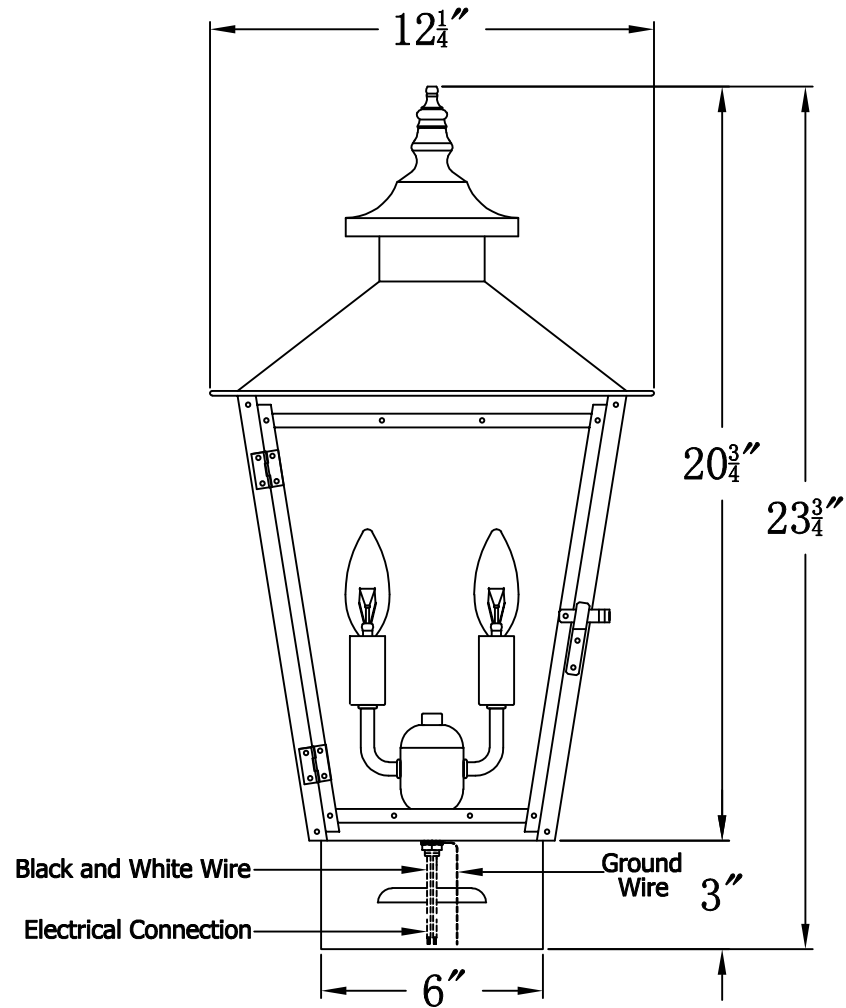

CONCEPTION STREET 42 Electric With Copper Pier Mount  
(CS-42E CPM2)

The CopperSmith

Product Description	Drawing Description	9152 Hard Drive
Sockets:2-E12 Candelabra	REV:A/0	Foley Alabama 36536
Watts:2-60W	Date:08/05/2021	SKU Number:CS-42E
	Drawing by:Jason Huang	Product Name:Conception Street 42 Electric