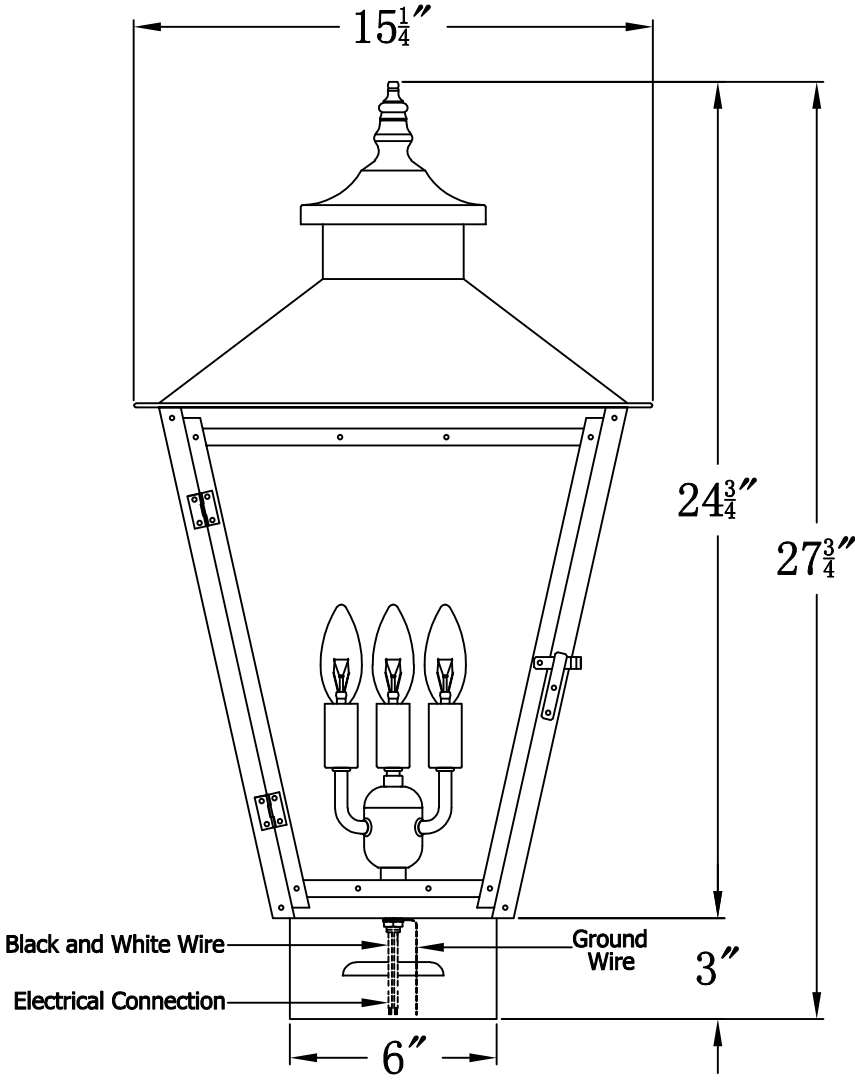

CONCEPTION STREET 43 Electric With Copper Pier Mount
(CS-43E CPM2)

The CopperSmith		
Product Description	Drawing Description	9152 Hard Drive
Sockets:3-E12 Candelabra	REV:A/0	Foley Alabama 36536
Watts:3-60W	Date:08/09/2021	SKU Number:CS-43E
	Drawing by:Jason Huang	Product Name:Conception Street 43 Electric