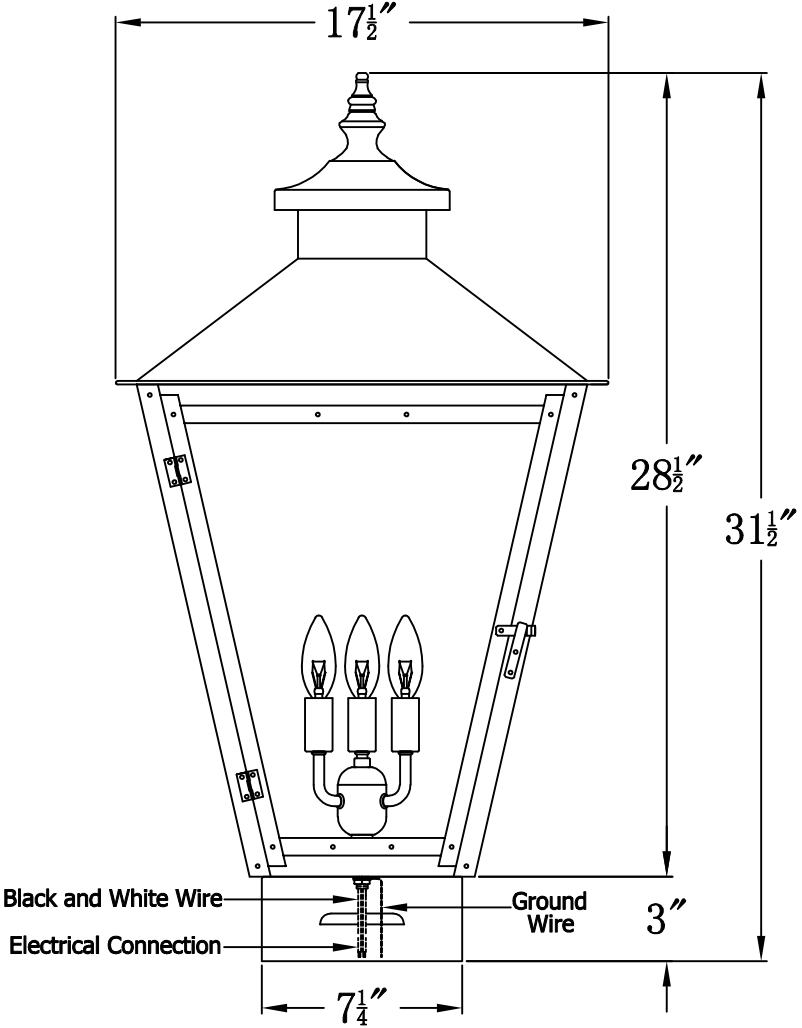

CONCEPTION STREET 44 Electric With Copper Pier Mount
(CS-44E CPM3)

The CopperSmith

Product Description	Drawing Description	9152 Hard Drive
Sockets:3-E12 Candelabra	REV:A/0	Foley Alabama 36536
Watts:3-60W	Date:08/12/2021	SKU Number:CS-44E
	Drawing by:Jason Huang	Product Name:Conception Street 44 Electric