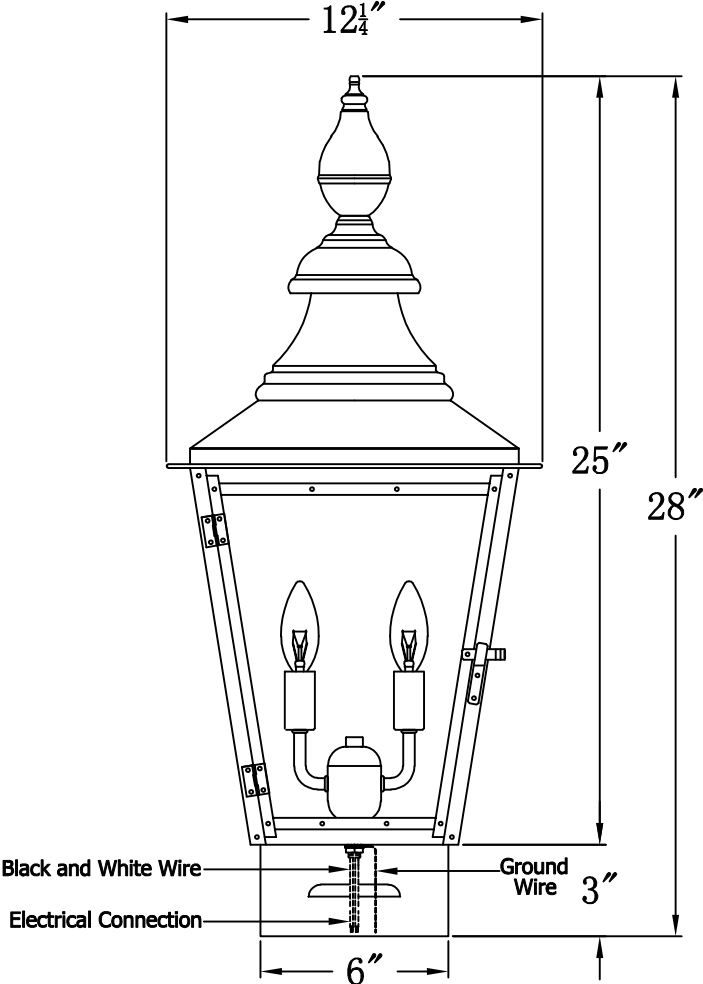

**FRANKLIN STREET 42 Electric With Copper Pier Mount
(FS-42E CPM2)**

The CopperSmith		
Product Description	Drawing Description	9152 Hard Drive
Sockets:2-E12 Candelabra	REV:A/0	Foley Alabama 36536
Watts:2-60W	Date:09/18/2021	SKU Number:FS-42E
	Drawing by:Jason Huang	Product Name:Franklin Street 42 Electric