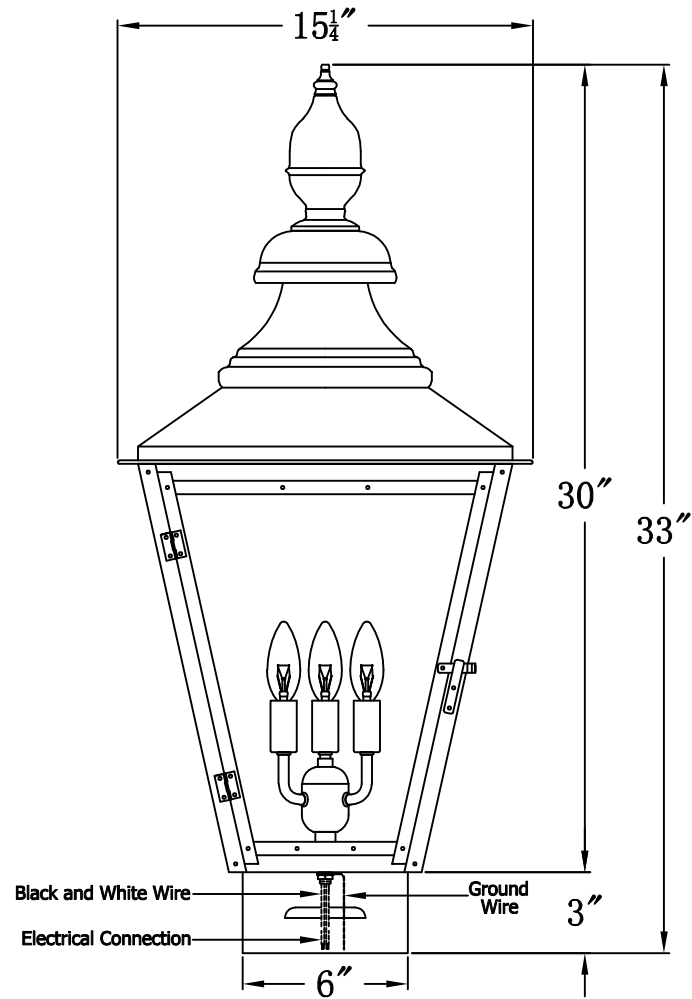

FRANKLIN STREET 43 Electric With Copper Pier Mount  
(FS-43E CPM2)

The CopperSmith

Product Description	Drawing Description	9152 Hard Drive
Sockets:3-E12 Candelabra	REV:A/0	Foley Alabama 36536
Watts:3-60W	Date:09/30/2021	SKU Number:FS-43E
	Drawing by:Jason Huang	Product Name:Franklin Street 43 Electric