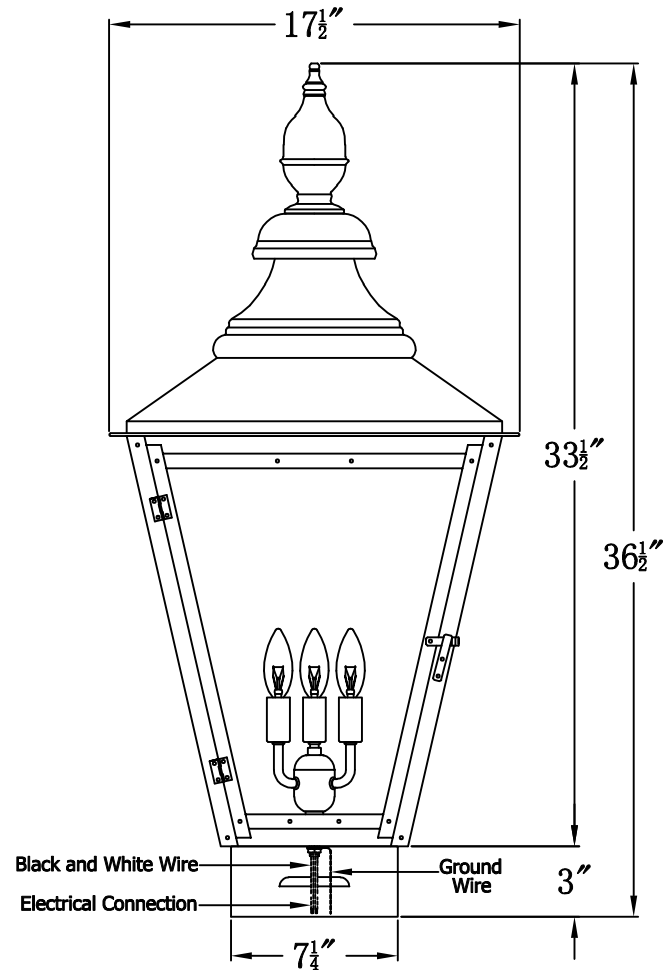

# FRANKLIN STREET 44 Electric With Copper Pier Mount (FS-44E CPM3)

## The CopperSmith

		<u>9152 Hard Drive</u>
Product Description	Drawing Description	<u>Foley Alabama 36536</u>
Sockets:3-E12 Candelabra	REV:A/0	
Watts:3-60W	Date:10/07/2021	SKU Number:FS-44E
	Drawing by:Jason Huang	Product Name:Franklin Street 44 Electric