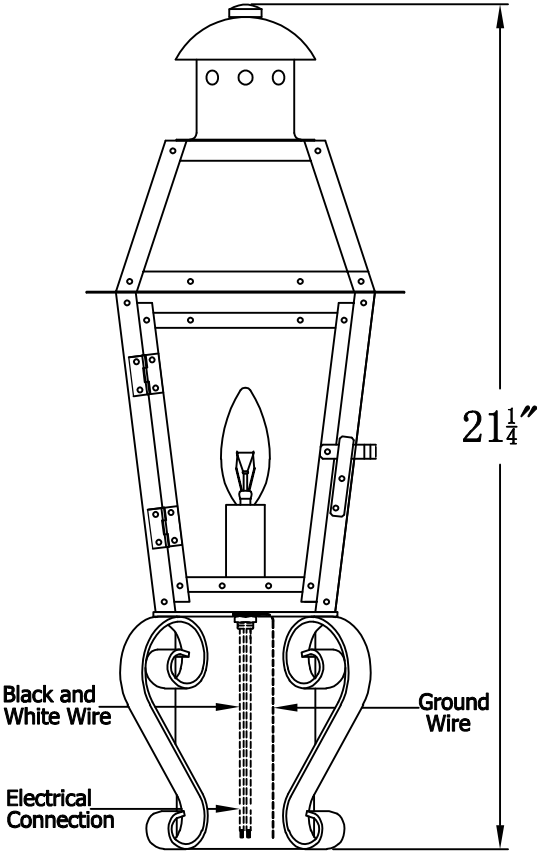

**GEORGETOWN 15 Electric With Grand Post Fitter
(GT-15E GPF1)**

The CopperSmith		
Product Description	Drawing Description	9152 Hard Drive
Sockets:1-E12 Candelabra	REV:A/0	Foley Alabama 36536
Watts:1-60W	Date:12/31/2021	SKU Number:GT-15E
	Drawing by:Jason Huang	Product Name:Georgetown 15 Electric