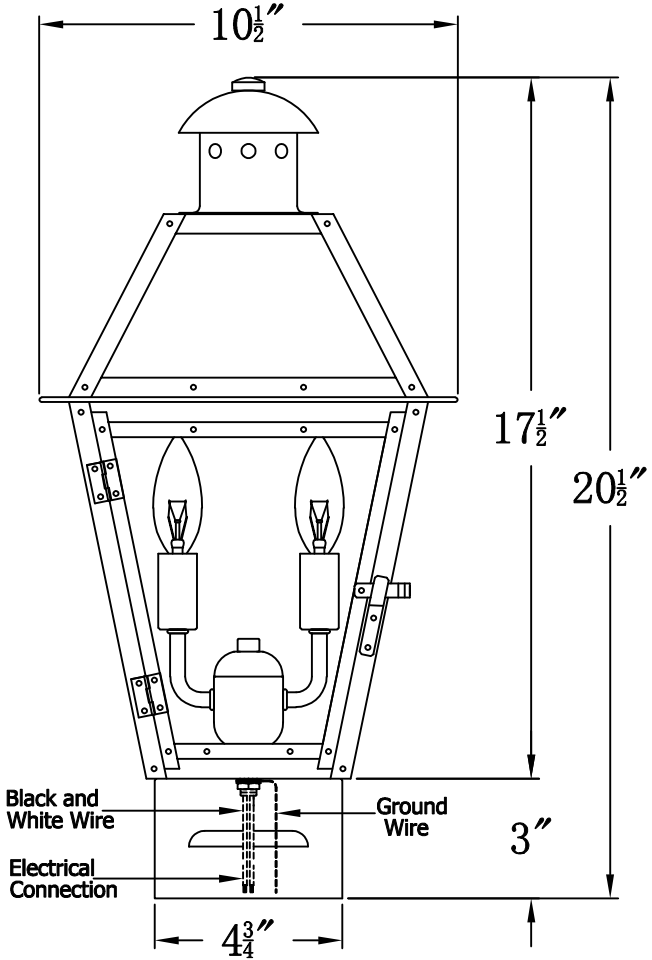

**GEORGETOWN 18 Electric With Copper Pier Mount
(GT-18E CPM1)**

The CopperSmith		
Product Description	Drawing Description	9152 Hard Drive
Sockets:2-E12 Candelabra	REV:A/0	Foley Alabama 36536
Watts:2-60W	Date:01/06/2022	SKU Number:GT-18E
	Drawing by:Jason Huang	Product Name:Georgetown 18 Electric