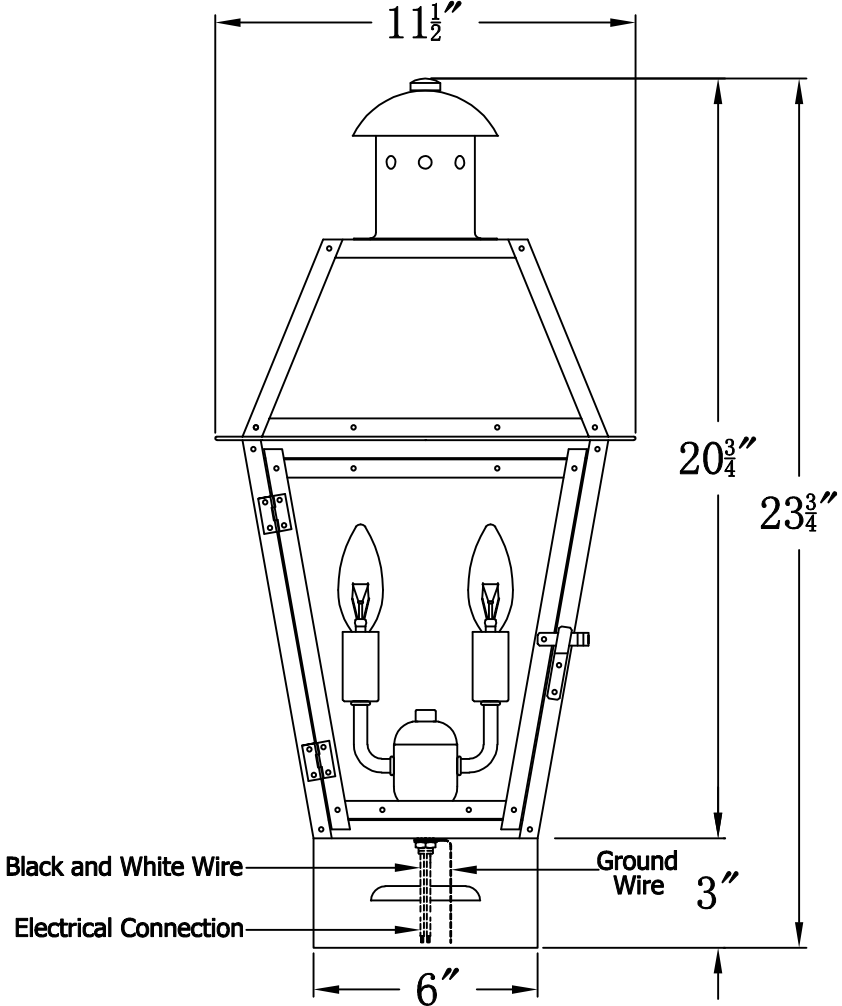

**GEORGETOWN 20 Electric With Copper Pier Mount
(GT-20E CPM2)**

| The CopperSmith | | |
|--------------------------|------------------------|-------------------------------------|
| Product Description | Drawing Description | 9152 Hard Drive |
| Sockets:2-E12 Candelabra | REV:A/0 | Foley Alabama 36536 |
| Watts:2-60W | Date:01/10/2022 | SKU Number:GT-20E |
| | Drawing by:Jason Huang | Product Name:Georgetown 20 Electric |