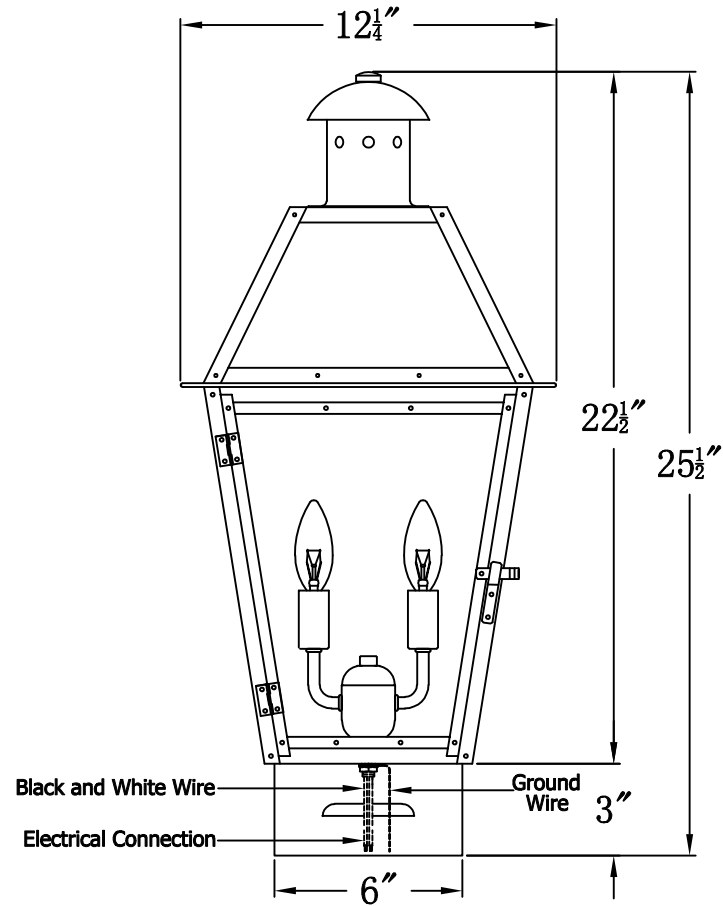

**GEORGETOWN 22 Electric With Copper Pier Mount
(GT-22E CPM2)**

The CopperSmith		
Product Description	Drawing Description	9152 Hard Drive
Sockets:2-E12 Candelabra	REV:A/0	Foley Alabama 36536
Watts:2-60W	Date:01/25/2022	SKU Number:GT-22E
	Drawing by:Jason Huang	Product Name:Georgetown 22 Electric