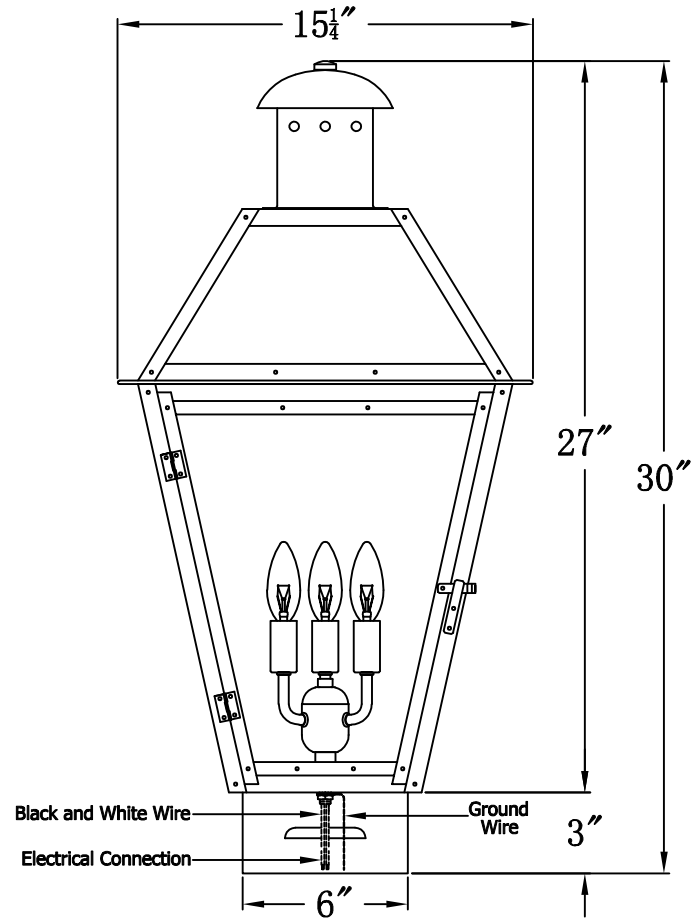

GEORGETOWN 27 Electric With Copper Pier Mount
(GT-27E CPM2)

The CopperSmith		
Product Description	Drawing Description	9152 Hard Drive
Sockets:3-E12 Candelabra	REV:A/0	Foley Alabama 36536
Watts:3-60W	Date:02/15/2022	SKU Number:GT-27E
	Drawing by:Jason Huang	Product Name:Georgetown 27 Electric