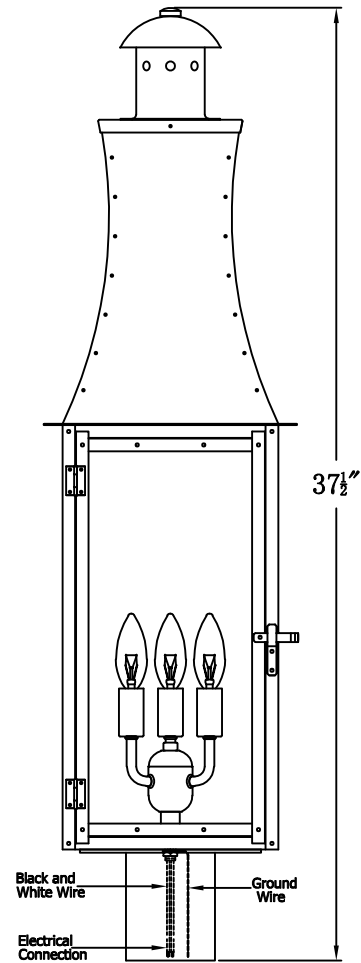

# CHURCHILL 36 Electric With Post Fitter (CH-36E PF3)

## The CopperSmith

		9152 Hard Drive
Product Description	Drawing Description	Foley Alabama 36536
Sockets:3-E12 Candelabra	REV:A/0	
Watts:3-60W	Date:02/26/2022	SKU Number:CH-36E
	Drawing by:Jason Huang	Product Name:Churchill 36 Electric