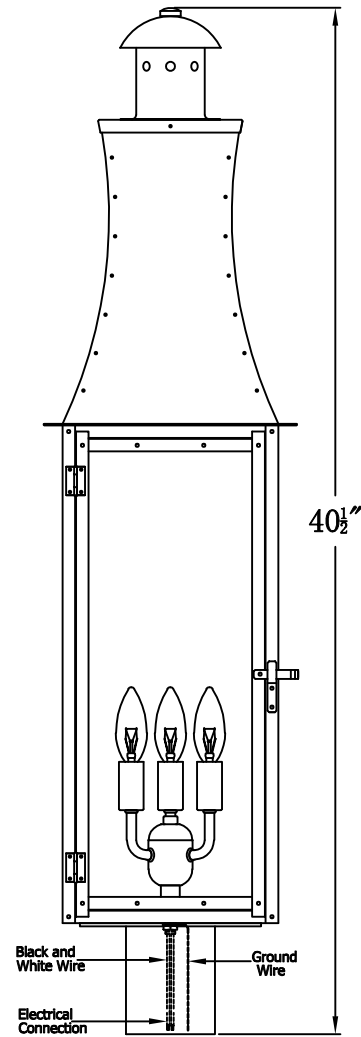

CHURCHILL 38 Electric With Post Fitter  
(CH-38E PF3)

The CopperSmith

Product Description	Drawing Description	9152 Hard Drive
Sockets:3-E12 Candelabra	REV:A/0	Foley Alabama 36536
Watts:3-60W	Date:02/28/2022	SKU Number:CH-38E
	Drawing by:Jason Huang	Product Name:Churchill 38 Electric