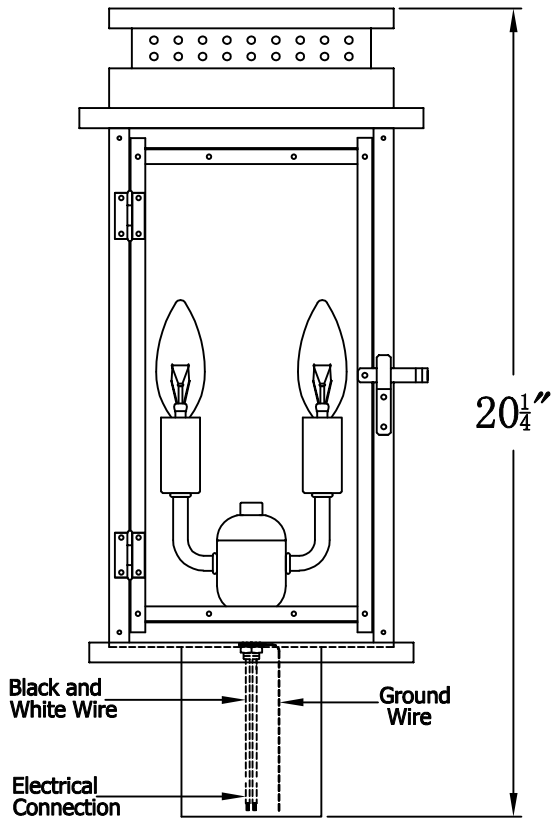

**CONTEMPO 18 Electric With Post Fitter
(CO-18E PF3)**

The CopperSmith

| | | |
|--------------------------|------------------------|-----------------------------------|
| Product Description | Drawing Description | 9152 Hard Drive |
| Sockets:2-E12 Candelabra | REV:A/0 | Foley Alabama 36536 |
| Watts:2-60W | Date:03/04/2022 | SKU Number:CO-18E |
| | Drawing by:Jason Huang | Product Name:Contempo 18 Electric |