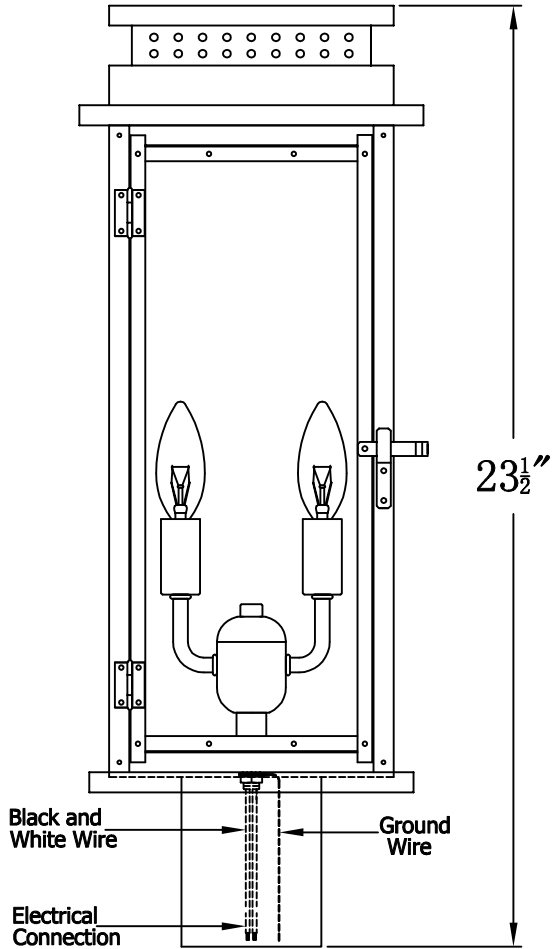

**CONTEMPO 24 Electric With Post Fitter
(CO-24E PF3)**

The CopperSmith

Product Description	Drawing Description	9152 Hard Drive
Sockets:2-E12 Candelabra	REV:A/0	Foley Alabama 36536
Watts:2-60W	Date:03/05/2022	SKU Number:CO-24E
	Drawing by:Jason Huang	Product Name:Contempo 24 Electric