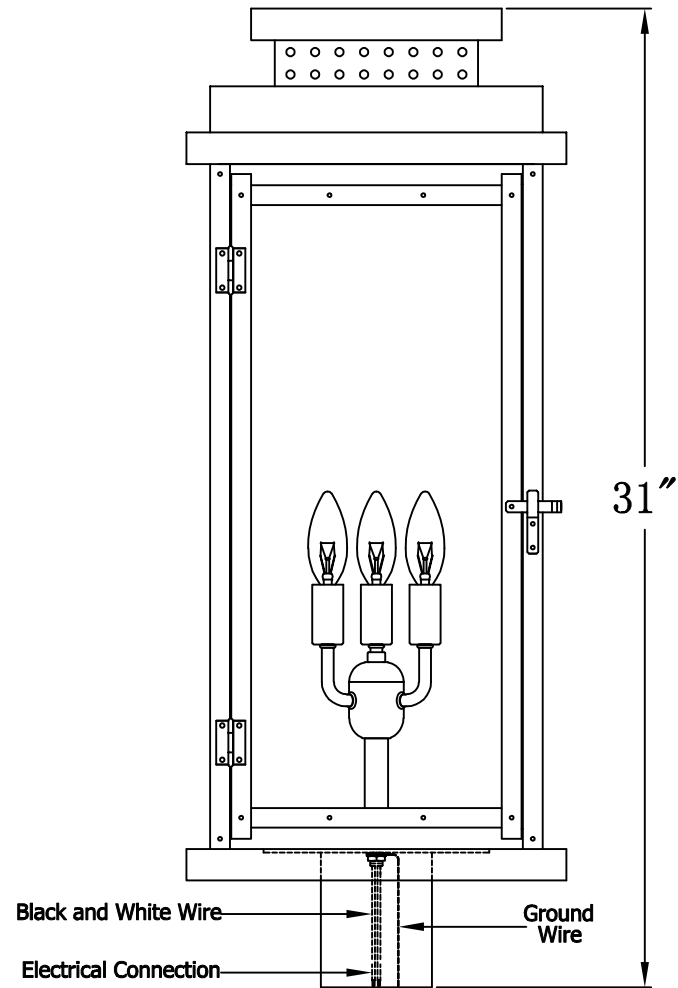

**CONTEMPO 31 Electric With Post Fitter
(CO-31E PF3)**

The CopperSmith

Product Description	Drawing Description	9152 Hard Drive
Sockets:3-E12 Candelabra	REV:A/0	Foley Alabama 36536
Watts:3-60W	Date:03/07/2022	SKU Number:CO-31E
	Drawing by:Jason Huang	Product Name:Contempo 31 Electric