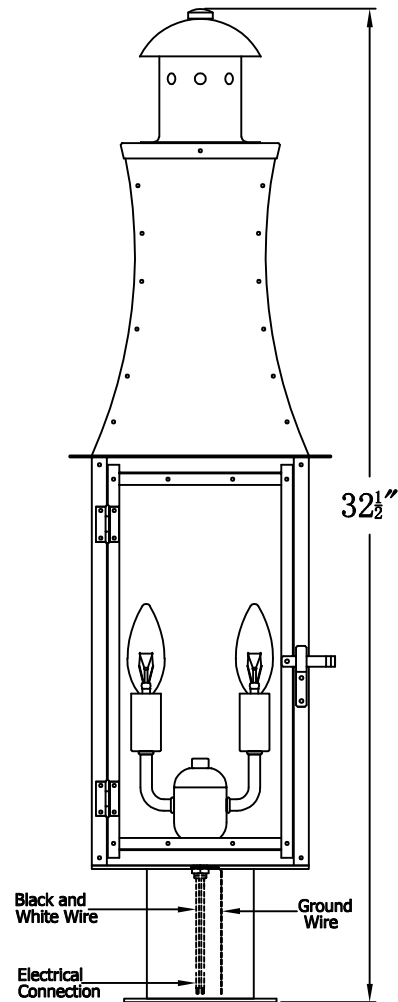

CHURCHILL 30 Electric With Post Fitter And Pier Mount Adapter (CH-30E PF3/PFA)

Top View of PFA

The CopperSmith

		<u>9152 Hard Drive</u>
Product Description	Drawing Description	<u>Foley Alabama 36536</u>
Sockets:2-E12 Candelabra	REV:A/0	
Watts:2-60W	Date:02/23/2022	SKU Number:CH-30E
	Drawing by:Jason Huang	Product Name:Churchill 30 Electric