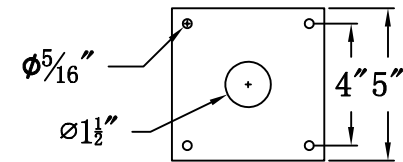

CHURCHILL 30 Electric With Post Fitter And Pier Mount Adapter (CH-30E PF3/PFA)

Top View of PFA

The CopperSmith

		<u>9152 Hard Drive</u>
Product Description	Drawing Description	<u>Foley Alabama 36536</u>
Sockets:2-E12 Candelabra	REV:A/0	
Watts:2-60W	Date:02/23/2022	SKU Number:CH-30E
	Drawing by:Jason Huang	Product Name:Churchill 30 Electric