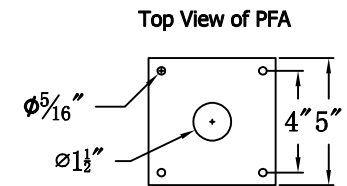

## The CopperSmith

		<u>9152 Hard Drive</u>
Product Description	Drawing Description	<u>Foley Alabama 36536</u>
Sockets:3-E12 Candelabra	REV:A/0	
Watts:3-60W	Date:02/26/2022	SKU Number:CH-36E
	Drawing by:Jason Huang	Product Name:Churchill 36 Electric