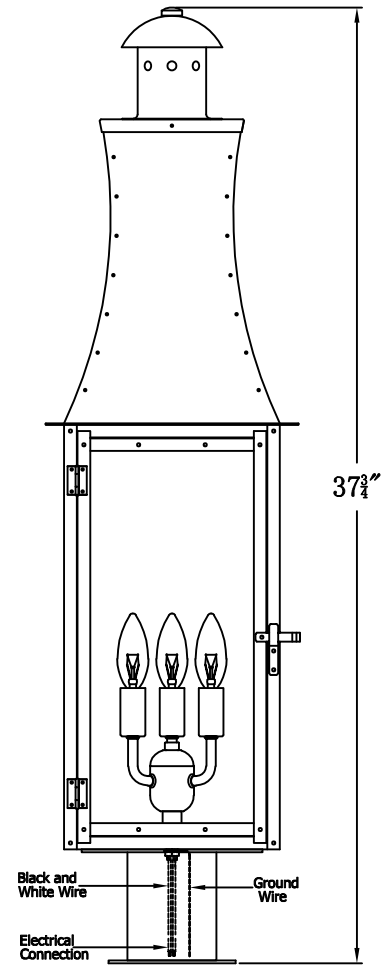

# CHURCHILL 36 Electric With Post Fitter And Pier Mount Adapter (CH-36E PF3/PFA)

## The CopperSmith

		<u>9152 Hard Drive</u>
Product Description	Drawing Description	<u>Foley Alabama 36536</u>
Sockets:3-E12 Candelabra	REV:A/0	
Watts:3-60W	Date:02/26/2022	SKU Number:CH-36E
	Drawing by:Jason Huang	Product Name:Churchill 36 Electric