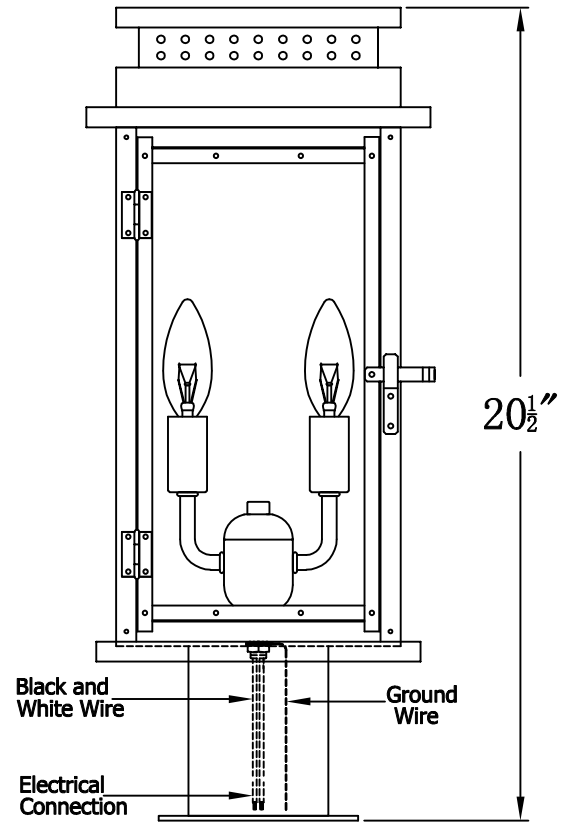

**CONTEMPO 18 Electric With Post Fitter
And Pier Mount Adapter (CO-18E PF3/PFA)**

Top View of PFA

The CopperSmith

		9152 Hard Drive
Product Description	Drawing Description	Foley Alabama 36536
Sockets:2-E12 Candelabra	REV:A/0	
Watts:2-60W	Date:03/04/2022	SKU Number:CO-18E
	Drawing by:Jason Huang	Product Name:Contempo 18 Electric