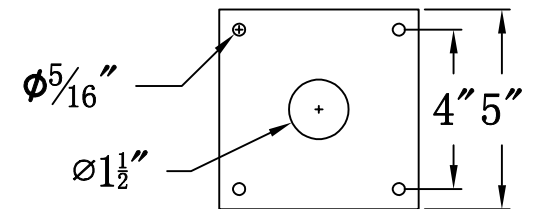

**CONTEMPO 18 Electric With Post Fitter
And Pier Mount Adapter (CO-18E PF3/PFA)**

Top View of PFA

The CopperSmith

		9152 Hard Drive
Product Description	Drawing Description	Foley Alabama 36536
Sockets:2-E12 Candelabra	REV:A/0	
Watts:2-60W	Date:03/04/2022	SKU Number:CO-18E
	Drawing by:Jason Huang	Product Name:Contempo 18 Electric