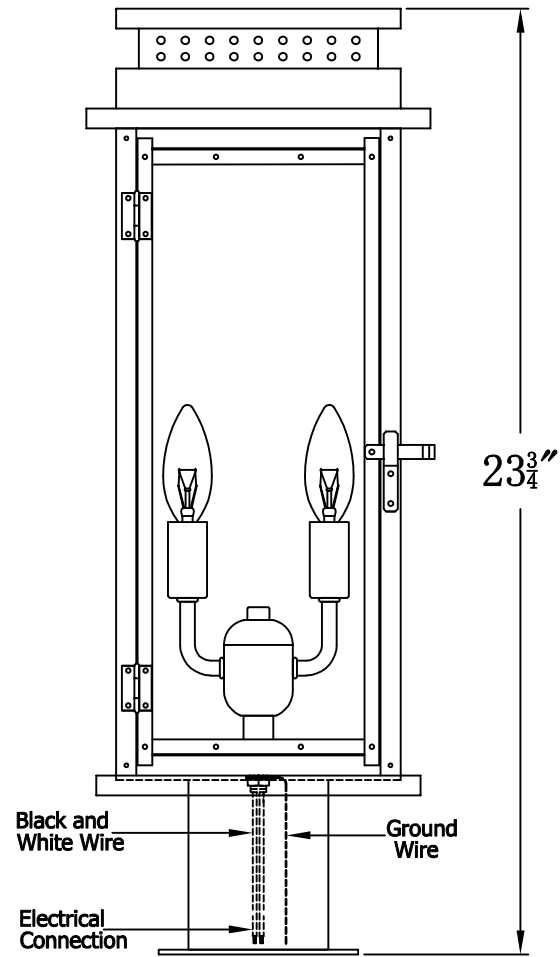

**CONTEMPO 24 Electric With Post Fitter
And Pier Mount Adapter (CO-24E PF3/PFA)**

Top View of PFA

The CopperSmith

The CopperSmith		
Product Description	Drawing Description	9152 Hard Drive
Sockets:2-E12 Candelabra	REV:A/0	Foley Alabama 36536
Watts:2-60W	Date:03/05/2022	SKU Number:CO-24E
	Drawing by:Jason Huang	Product Name:Contempo 24 Electric