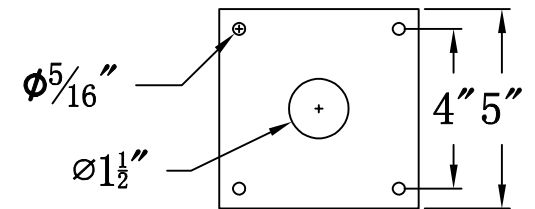

**CONTEMPO 24 Electric With Post Fitter
And Pier Mount Adapter (CO-24E PF3/PFA)**

Top View of PFA

The CopperSmith

The CopperSmith		
Product Description	Drawing Description	9152 Hard Drive
Sockets:2-E12 Candelabra	REV:A/0	Foley Alabama 36536
Watts:2-60W	Date:03/05/2022	SKU Number:CO-24E
	Drawing by:Jason Huang	Product Name:Contempo 24 Electric