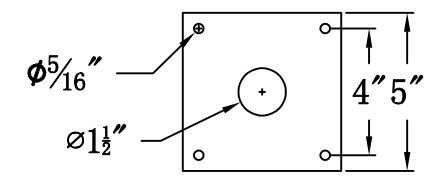

### The CopperSmith

<b>Product Description</b>	<b>Drawing Description</b>	<b>9152 Hard Drive</b>
Sockets:3-E12 Candelabra	REV:A/0	<u>Foley Alabama 36536</u>
Watts:3-60W	Date:03/07/2022	SKU Number:CO-31E
	Drawing by:Jason Huang	Product Name:Contempo 31 Electric