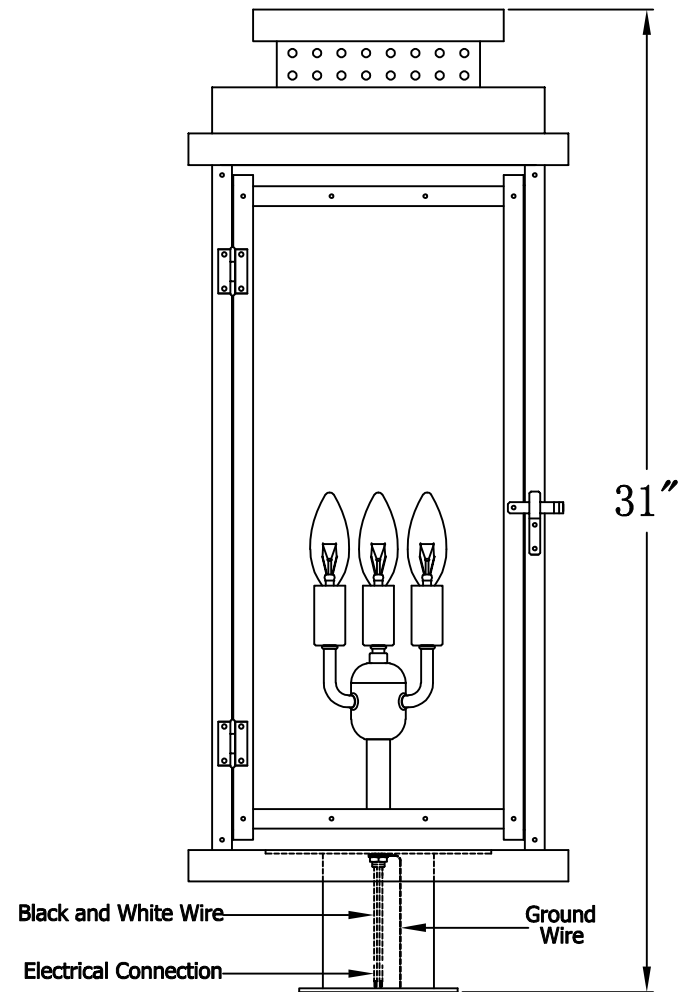

## CONTEMPO 31 Electric With Post Fitter And Pier Mount Adapter (CO-31E PF3/PFA)

Top View of PFA

### The CopperSmith

<b>Product Description</b>	<b>Drawing Description</b>	<b>9152 Hard Drive</b>
Sockets:3-E12 Candelabra	REV:A/0	<u>Foley Alabama 36536</u>
Watts:3-60W	Date:03/07/2022	SKU Number:CO-31E
	Drawing by:Jason Huang	Product Name:Contempo 31 Electric