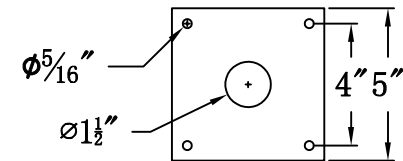

CHURCHILL 30 Gas With Post Fitter And Pier Mount Adapter (CH-30G PF3/PFA)

Top View of PFA

The CopperSmith

		9152 Hard Drive
Product Description	Drawing Description	Foley Alabama 36536
Burner:Single	REV:A/0	
Gas Valve Name:VNG(P)50	Date:02/23/2022	SKU Number:CH-30G
	Drawing by:Jason Huang	Product Name:Churchill 30 Gas