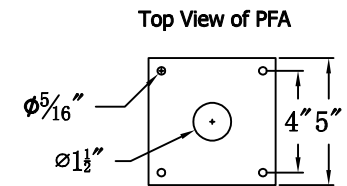

# CHURCHILL 36 Gas With Post Fitter And Pier Mount Adapter (CH-36G PF3/PFA)

| The CopperSmith         |                        |                               |
|-------------------------|------------------------|-------------------------------|
| Product Description     | Drawing Description    | 9152 Hard Drive               |
| Burner:Single           | REV:A/0                | Foley Alabama 36536           |
| Gas Valve Name:VNG(P)50 | Date:02/26/2022        | SKU Number:CH-36G             |
|                         | Drawing by:Jason Huang | Product Name:Churchill 36 Gas |