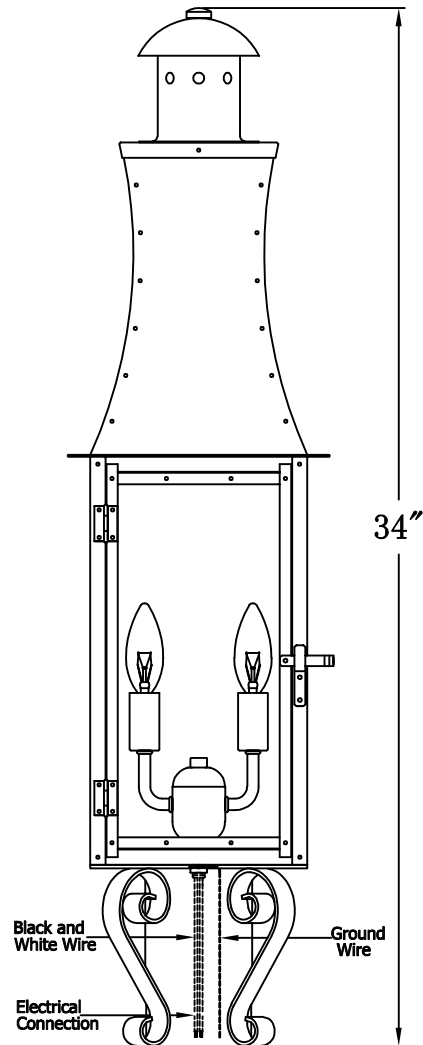

CHURCHILL 30 Electric With Grand Post Fitter (CH-30E GPF3)

The CopperSmith

Product Description	Drawing Description	9152 Hard Drive
Sockets:2-E12 Candelabra	REV:A/0	Foley Alabama 36536
Watts:2-60W	Date:02/23/2022	SKU Number:CH-30E
	Drawing by:Jason Huang	Product Name:Churchill 30 Electric