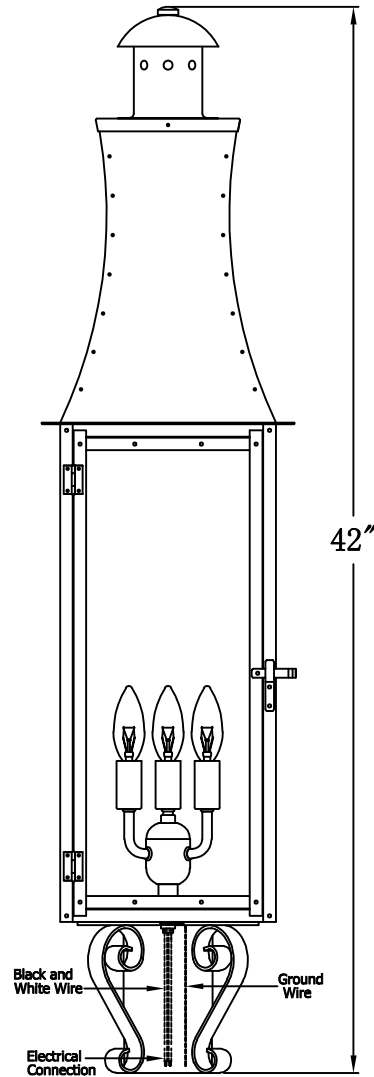

CHURCHILL 38 Electric With Grand Post Fitter (CH-38E GPF3)

The CopperSmith

Product Description	Drawing Description	9152 Hard Drive
Sockets:3-E12 Candelabra	REV:A/0	Foley Alabama 36536
Watts:3-60W	Date:03/01/2022	SKU Number:CH-38E
	Drawing by:Jason Huang	Product Name:Churchill 38 Electric