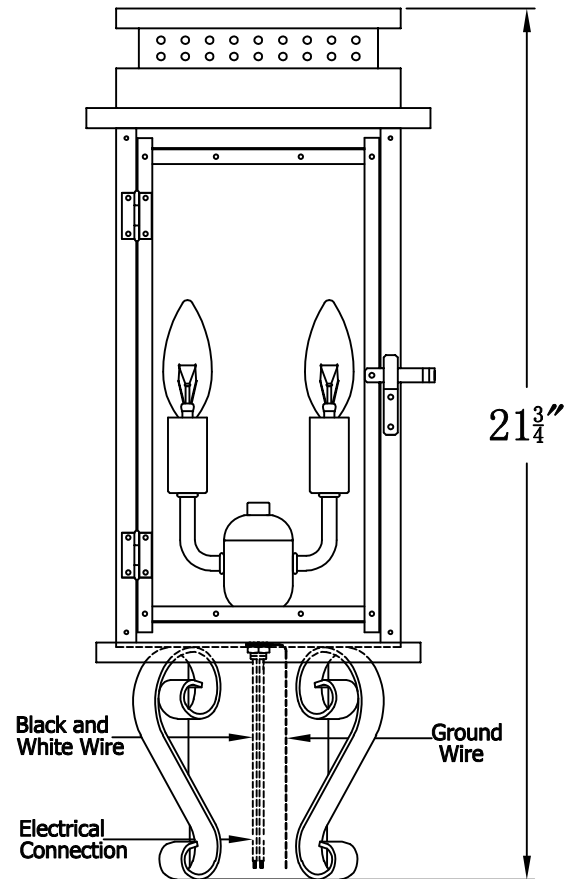

CONTEMPO 18 Electric With Grand Post Fitter
(CO-18E GPF3)

The CopperSmith

Product Description	Drawing Description	9152 Hard Drive
Sockets:2-E12 Candelabra	REV:A/0	Foley Alabama 36536
Watts:2-60W	Date:03/04/2022	SKU Number:CO-18E
	Drawing by:Jason Huang	Product Name:Contempo 18 Electric