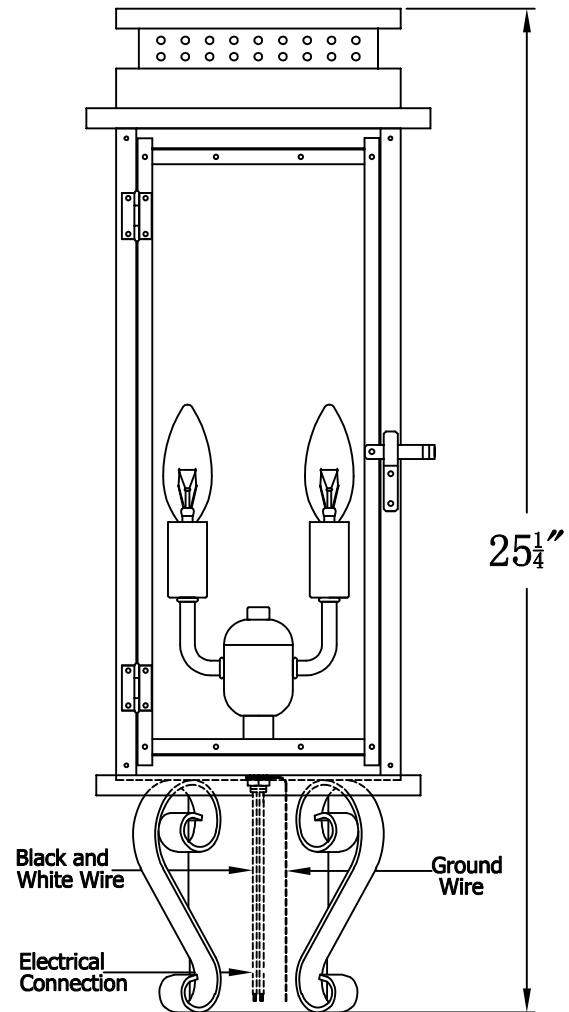

CONTEMPO 24 Electric With Grand Post Fitter
(CO-24E GPF3)

The CopperSmith

Product Description	Drawing Description	9152 Hard Drive
Sockets:2-E12 Candelabra	REV:A/0	Foley Alabama 36536
Watts:2-60W	Date:03/05/2022	SKU Number:CO-24E
	Drawing by:Jason Huang	Product Name:Contempo 24 Electric