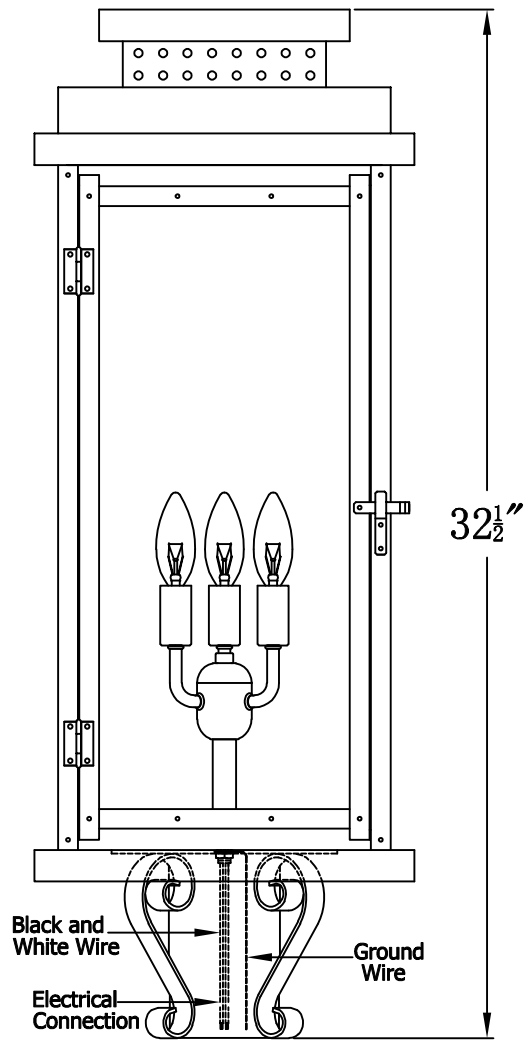

**CONTEMPO 31 Electric With Grand Post Fitter
(CO-31E GPF3)**

The CopperSmith		
Product Description	Drawing Description	9152 Hard Drive
Sockets:3-E12 Candelabra	REV:A/0	Foley Alabama 36536
Watts:3-60W	Date:03/07/2022	SKU Number:CO-31E
	Drawing by:Jason Huang	Product Name:Contempo 31 Electric