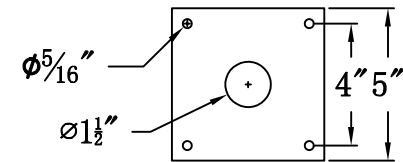

## The CopperSmith

Product Description	Drawing Description	9152 Hard Drive
Sockets:2-E12 Candelabra	REV:A/0	Foley Alabama 36536
Watts:2-60W	Date:02/23/2022	SKU Number:CH-30E
	Drawing by:Jason Huang	Product Name:Churchill 30 Electric