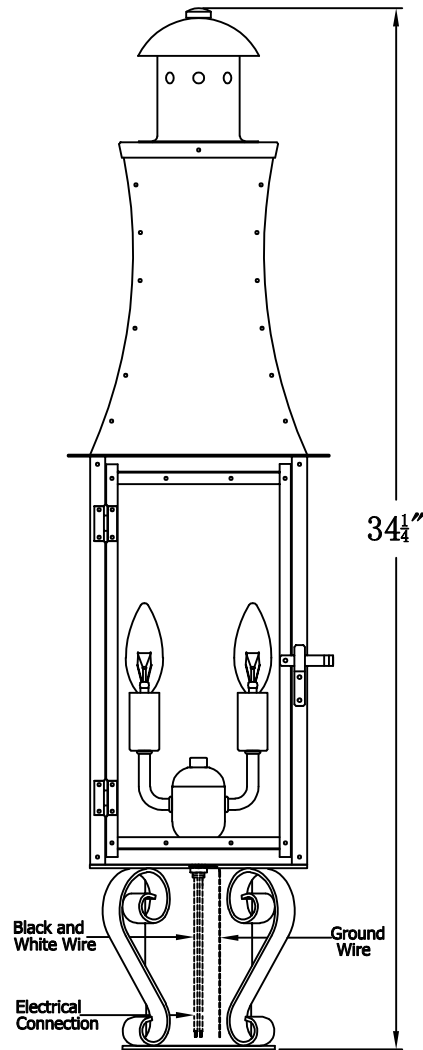

# CHURCHILL 30 Electric With Grand Post Fitter And Pier Mount Adapter (CH-30E GPF3/PFA)

Top View of PFA

## The CopperSmith

Product Description	Drawing Description	9152 Hard Drive
Sockets:2-E12 Candelabra	REV:A/0	Foley Alabama 36536
Watts:2-60W	Date:02/23/2022	SKU Number:CH-30E
	Drawing by:Jason Huang	Product Name:Churchill 30 Electric