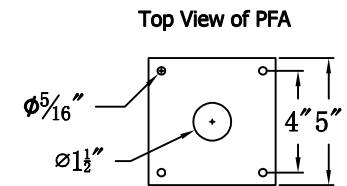

CHURCHILL 38 Electric With Grand Post Fitter And Pier Mount Adapter (CH-38E GPF3/PFA)

The CopperSmith

Product Description	Drawing Description	9152 Hard Drive
Sockets:3-E12 Candelabra	REV:A/0	Foley Alabama 36536
Watts:3-60W	Date:03/01/2022	SKU Number:CH-38E
	Drawing by:Jason Huang	Product Name:Churchill 38 Electric