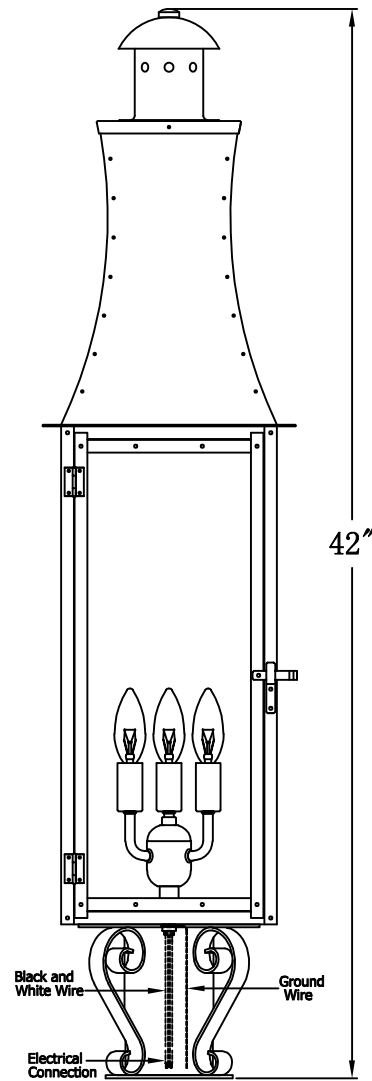

CHURCHILL 38 Electric With Grand Post Fitter And Pier Mount Adapter (CH-38E GPF3/PFA)

The CopperSmith

Product Description	Drawing Description	9152 Hard Drive
Sockets:3-E12 Candelabra	REV:A/0	Foley Alabama 36536
Watts:3-60W	Date:03/01/2022	SKU Number:CH-38E
	Drawing by:Jason Huang	Product Name:Churchill 38 Electric