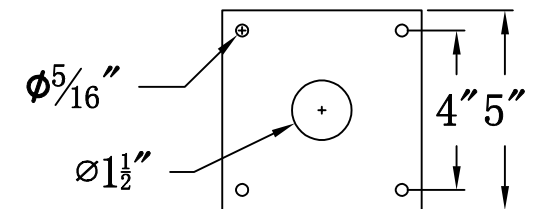

CONTEMPO 18 Electric With Grand Post Fitter
And Pier Mount Adapter(CO-18E GPF3/PFA)

Top View of PFA

The CopperSmith

		9152 Hard Drive
Product Description	Drawing Description	Foley Alabama 36536
Sockets:2-E12 Candelabra	REV:A/0	
Watts:2-60W	Date:03/04/2022	SKU Number:CO-18E
	Drawing by:Jason Huang	Product Name:Contempo 18 Electric