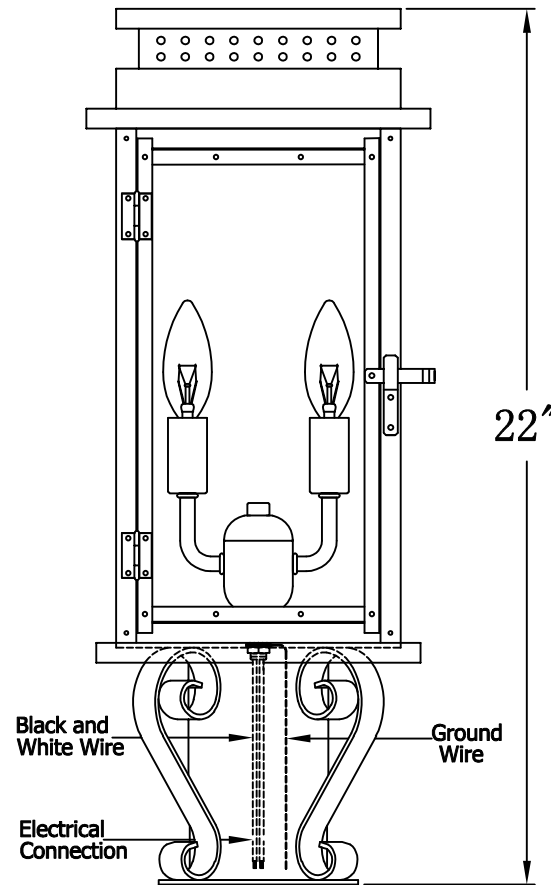

CONTEMPO 18 Electric With Grand Post Fitter
And Pier Mount Adapter(CO-18E GPF3/PFA)

Top View of PFA

The CopperSmith

		9152 Hard Drive
Product Description	Drawing Description	Foley Alabama 36536
Sockets:2-E12 Candelabra	REV:A/0	
Watts:2-60W	Date:03/04/2022	SKU Number:CO-18E
	Drawing by:Jason Huang	Product Name:Contempo 18 Electric