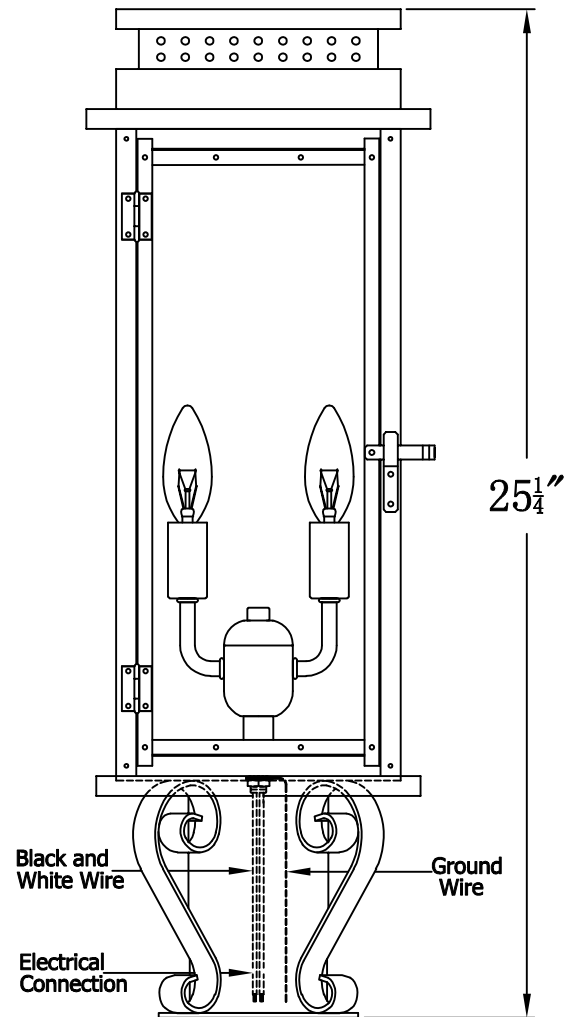

CONTEMPO 24 Electric With Grand Post Fitter  
And Pier Mount Adapter(CO-24E GPF3/PFA)

Top View of PFA

The CopperSmith

		9152 Hard Drive
Product Description	Drawing Description	Foley Alabama 36536
Sockets:2-E12 Candelabra	REV:A/0	
Watts:2-60W	Date:03/05/2022	SKU Number:CO-24E
	Drawing by:Jason Huang	Product Name:Contempo 24 Electric