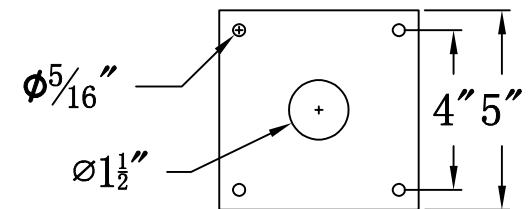

CONTEMPO 24 Electric With Grand Post Fitter  
And Pier Mount Adapter(CO-24E GPF3/PFA)

Top View of PFA

The CopperSmith

		9152 Hard Drive
Product Description	Drawing Description	Foley Alabama 36536
Sockets:2-E12 Candelabra	REV:A/0	
Watts:2-60W	Date:03/05/2022	SKU Number:CO-24E
	Drawing by:Jason Huang	Product Name:Contempo 24 Electric