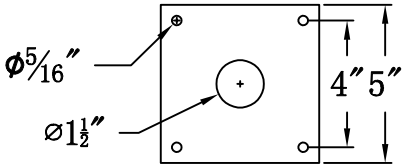

**CONTEMPO 31 Electric With Grand Post Fitter  
And Pier Mount Adapter (CO-31E GPF3/PFA)**

**Top View of PFA**

**The CopperSmith**

<b>Product Description</b>	<b>Drawing Description</b>	<u>9152 Hard Drive</u>
Sockets:3-E12 Candelabra	REV:A/0	Foley Alabama 36536
Watts:3-60W	Date:03/07/2022	SKU Number:CO-31E
	Drawing by:Jason Huang	Product Name:Contempo 31 Electric