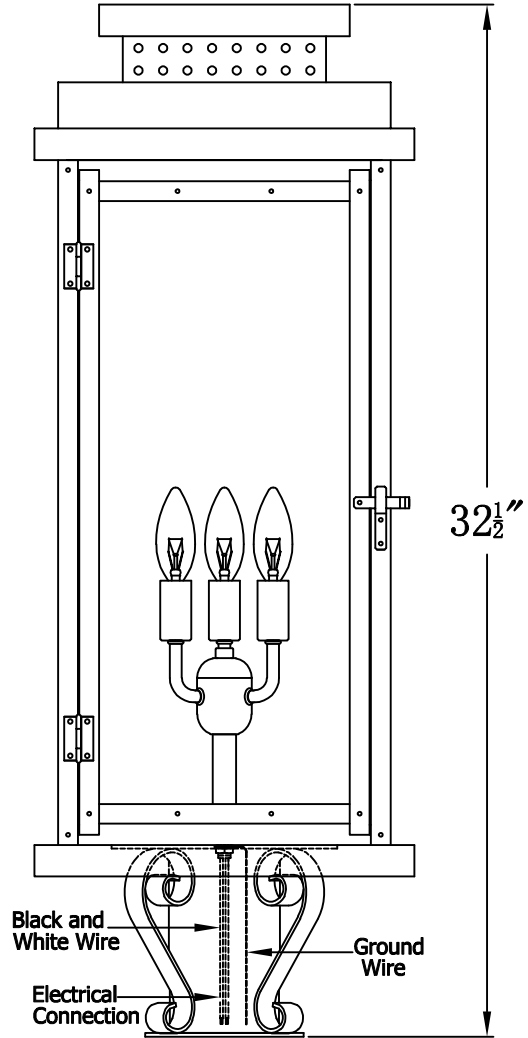

**CONTEMPO 31 Electric With Grand Post Fitter  
And Pier Mount Adapter (CO-31E GPF3/PFA)**

**Top View of PFA**

**The CopperSmith**

<b>Product Description</b>	<b>Drawing Description</b>	<u>9152 Hard Drive</u>
Sockets:3-E12 Candelabra	REV:A/0	Foley Alabama 36536
Watts:3-60W	Date:03/07/2022	SKU Number:CO-31E
	Drawing by:Jason Huang	Product Name:Contempo 31 Electric