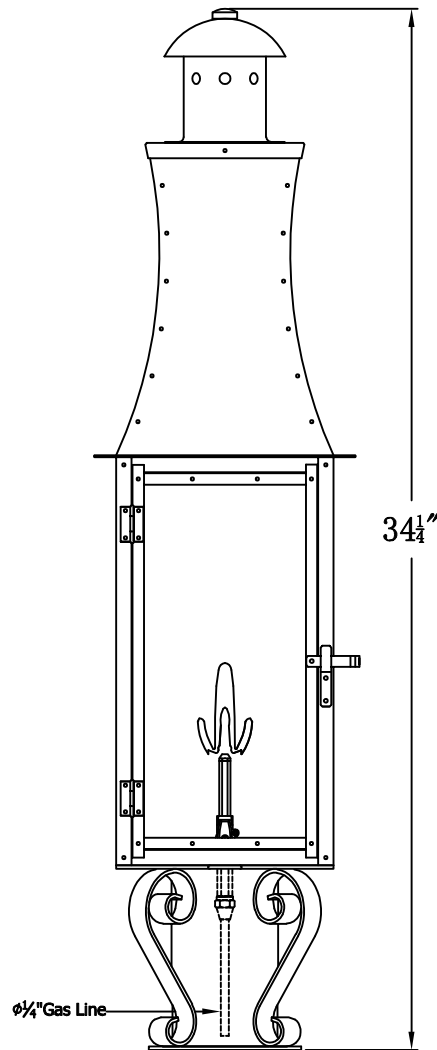

CHURCHILL 30 Gas With Grand Post Fitter And Pier Mount Adapter (CH-30G GPF3/PFA)

The CopperSmith

		<u>9152 Hard Drive</u>
Product Description	Drawing Description	<u>Foley Alabama 36536</u>
Burner: Single	REV: A/0	
Gas Valve Name: VNG(P)50	Date: 02/23/2022	SKU Number: CH-30G
	Drawing by: Jason Huang	Product Name: Churchill 30 Gas