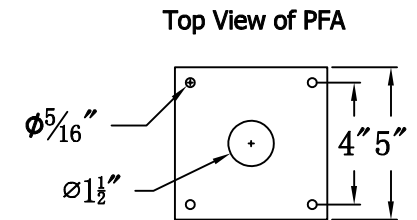

CHURCHILL 30 Gas With Grand Post Fitter And Pier Mount Adapter (CH-30G GPF3/PFA)

The CopperSmith

		<u>9152 Hard Drive</u>
Product Description	Drawing Description	<u>Foley Alabama 36536</u>
Burner: Single	REV: A/0	
Gas Valve Name: VNG(P)50	Date: 02/23/2022	SKU Number: CH-30G
	Drawing by: Jason Huang	Product Name: Churchill 30 Gas