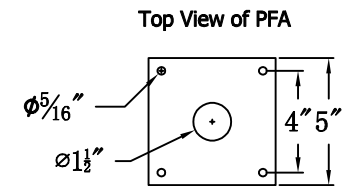

CHURCHILL 36 Gas With Grand Post Fitter And Pier Mount Adapter (CH-36G GPF3/PFA)

The CopperSmith

Product Description	Drawing Description	9152 Hard Drive
Burner:Single	REV:A/0	Foley Alabama 36536
Gas Valve Name:VNG(P)50	Date:02/26/2022	SKU Number:CH-36G
	Drawing by:Jason Huang	Product Name:Churchill 36 Gas