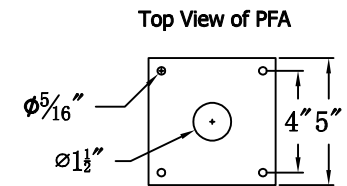

CHURCHILL 38 Gas With Grand Post Fitter And Pier Mount Adapter (CH-38G GPF3/PFA)

The CopperSmith		
Product Description	Drawing Description	<u>9152 Hard Drive</u>
Burner:Single	REV:A/0	<u>Foley Alabama 36536</u>
Gas Valve Name:VNG(P)70	Date:03/01/2022	SKU Number:CH-38G
	Drawing by:Jason Huang	Product Name:Churchill 38 Gas