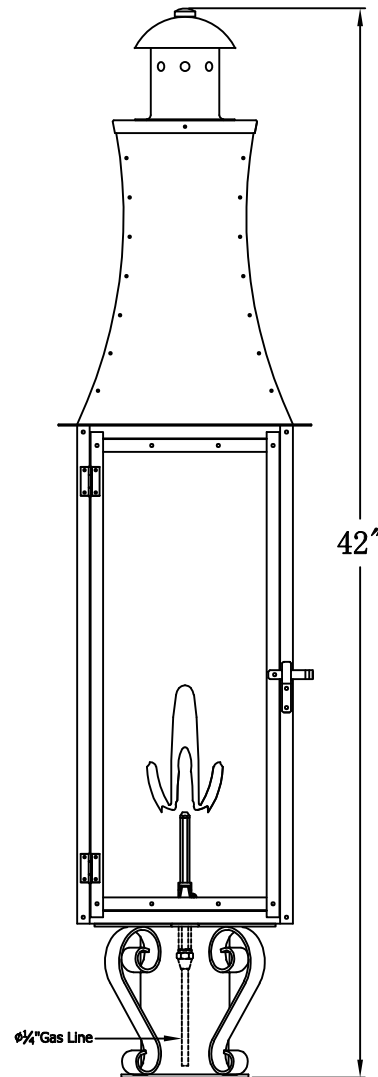

CHURCHILL 38 Gas With Grand Post Fitter And Pier Mount Adapter (CH-38G GPF3/PFA)

The CopperSmith		
Product Description	Drawing Description	<u>9152 Hard Drive</u>
Burner:Single	REV:A/0	<u>Foley Alabama 36536</u>
Gas Valve Name:VNG(P)70	Date:03/01/2022	SKU Number:CH-38G
	Drawing by:Jason Huang	Product Name:Churchill 38 Gas